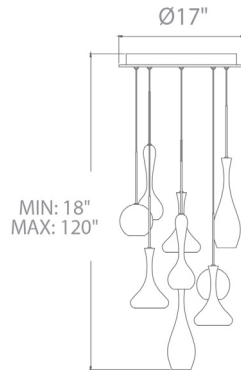

ACID LED Interior Pendants & Chandeliers

MODERN FORMS

PD-ACID09R

PD-ACID09R

Fixture Type:

Catalog Number:

Project: _____

Location: _____

PRODUCT DESCRIPTION

Surrealistic droplets of metallic liquid artfully suspended. Powerful LED downlights concealed within these chrome-plated metal shades provide functional illumination comparable to halogen MR16s. String individually or drop them in clusters for the full mind-blowing experience.

FEATURES

- ETL & cETL Damp Location listed
- Driver located in standard 4" junction box
- Universal driver (120V-220V-277V)
- Rated Life: 70,000 hours
- Color Temp: 3000K
- CRI: 90

SPECIFICATIONS

Construction: Aluminum and Spun metal shade

Light Source: High output LED

Finish: Polished Nickel (PN), Black (BK)

Standards: ETL & cETL Damp Location listed

ORDER NUMBER

	# of lights	Wattage	Voltage	LED Lumens	Delivered Lumens	Finish
PD-ACID09R	9 lights	96.5W	120V-277V	5354	4022	PN Polished Nickel BK Black

Example: **PD-ACID09R-PN**

modernforms.com
Phone (800) 526.2588
Fax (800) 526.2585

Headquarters/Eastern Distribution Center
44 Harbor Park Drive
Port Washington, NY 11050

Central Distribution Center
1600 Distribution Ct
Lithia Springs, GA 30122

Western Distribution Center
1750 Archibald Avenue
Ontario, CA 91760