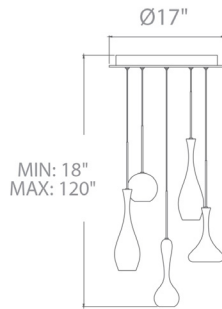

ACID LED Interior Pendants & Chandeliers

MODERN FORMS

PD-ACID05R

PD-ACID05R

Fixture Type:

Catalog Number:

Project: _____

Location: _____

PRODUCT DESCRIPTION

Surrealistic droplets of metallic liquid artfully suspended. Powerful LED downlights concealed within these chrome-plated metal shades provide functional illumination comparable to halogen MR16s. String individually or drop them in clusters for the full mind-blowing experience.

FEATURES

- ETL & cETL Damp Location listed
- Driver located in standard 4" junction box
- Universal driver (120V-220V-277V)
- Rated Life: 70,000 hours
- Color Temp: 3000K
- CRI: 90

SPECIFICATIONS

Construction: Aluminum and Spun metal shade

Light Source: High output LED

Finish: Polished Nickel (PN), Black (BK)

Standards: ETL & cETL Damp Location listed

ORDER NUMBER

	# of lights	Wattage	Voltage	LED Lumens	Delivered Lumens	Finish
PD-ACID05R	5 lights	55.5W	120V-277V	3155	2305	PN Polished Nickel BK Black

Example: **PD-ACID05R-PN**

modernforms.com
Phone (800) 526.2588
Fax (800) 526.2585

Headquarters/Eastern Distribution Center
44 Harbor Park Drive
Port Washington, NY 11050

Central Distribution Center
1600 Distribution Ct
Lithia Springs, GA 30122

Western Distribution Center
1750 Archibald Avenue
Ontario, CA 91760