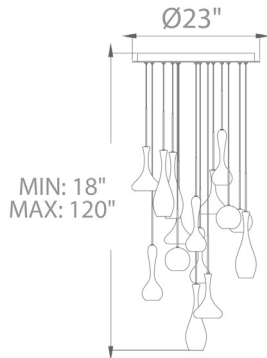

PD-ACID15R

PD-ACID15R

Fixture Type:

Catalog Number:

Project: _____

Location: _____

PRODUCT DESCRIPTION

Surrealist droplets of metallic liquid artfully suspended. Powerful LED down lights concealed within these chrome plated metal shades provide functional illumination comparable to halogen MR16 lamps. String individually or drop them in clusters for the full mind-blowing experience. New rectangular canopy. Ideal for residential, hospitality and commercial spaces.

FEATURES

- ETL & cETL Damp Location listed
- Driver located in canopy
- Universal driver (120V-220V-277V)
- Rated Life: 70,000 hours
- Color Temp: 3000K
- CRI: 90

SPECIFICATIONS

Construction: Aluminum and Spun metal shade

	# of Lights	Wattage	Voltage	LED Lumens	Delivered Lumens	Finish
PD-ACID15R <i>Round</i>	<i>15 Lights</i>	<i>161.5W</i>	<i>120V-277V</i>	<i>9519</i>	<i>7021</i>	PN <i>Polished Nickel</i> BK <i>Black</i>