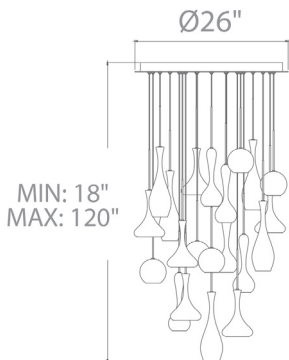

ACID LED Interior Pendants & Chandeliers

MODERN FORMS

PD-ACID21R

PD-ACID21R

Fixture Type:

Catalog Number:

Project: _____

Location: _____

PRODUCT DESCRIPTION

Surrealist droplets of metallic liquid artfully suspended. Powerful LED down lights concealed within these chrome plated metal shades provide functional illumination comparable to halogen MR16 lamps. String individually or drop them in clusters for the full mind-blowing experience. New rectangular canopy. Ideal for residential, hospitality and commercial spaces.

FEATURES

- ETL & cETL Damp Location listed
- Driver located in canopy
- Universal driver (120V-220V-277V)
- Rated Life: 70,000 hours
- Color Temp: 3000K
- CRI: 90

SPECIFICATIONS

Construction: Aluminum and Spun metal shade

Light Source: High output LED

Finish: Polished Nickel (PN), Black (BK)

Standards: ETL & cETL Damp Location listed

ORDER NUMBER

		# of Lights	Wattage	Voltage	LED Lumens	Delivered Lumens	Finish
PD-ACID21R	<i>Round</i>	<i>21 Lights</i>	<i>220W</i>	<i>120V-277V</i>	<i>13314</i>	<i>9855</i>	PN <i>Polished Nickel</i> BK <i>Black</i>

Example: **PD-ACID21R-PN**

modernforms.com
Phone (800) 526.2588
Fax (800) 526.2585

Headquarters/Eastern Distribution Center
44 Harbor Park Drive
Port Washington, NY 11050

Central Distribution Center
1600 Distribution Ct
Lithia Springs, GA 30122

Western Distribution Center
1750 Archibald Avenue
Ontario, CA 91760