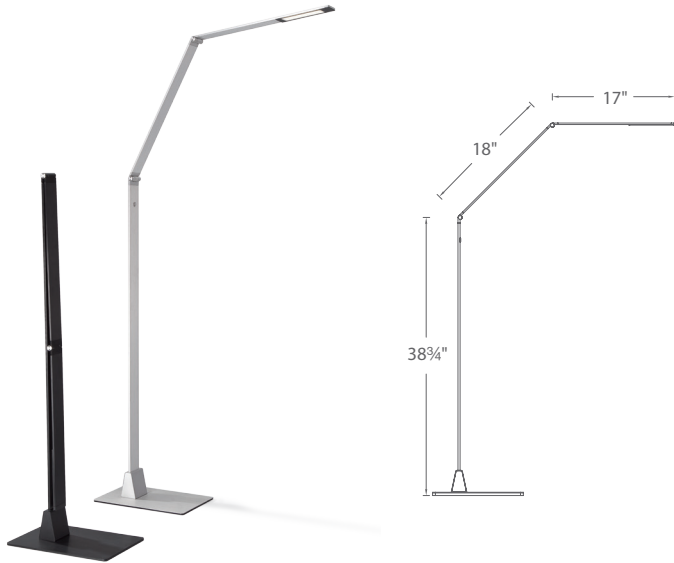

FLAT – model: FL-1150

LED Floor Lamp

Fixture Type:

Catalog Number:

Project: _____

Location: _____

PRODUCT DESCRIPTION

This minimalist, modern floor lamp flips up with an LED module utilizing an adjustable arm while still staying true to its style. Great for small spaces, this lamp folds up for storage. The compact, high-tech luminaire operates optimally on floors in fine homes and guest rooms. Fully dimmable, with a fingertip touch dimmer, for ease and convenience.

FEATURES

- Damp location listed
- Fingertip touch dimming
- Driver located at the plug
- 80,000 hour rated life
- Color Temp: 3000K
- CRI: 85

ORDER NUMBER

Model	Wattage	Voltage	LED Lumens	Delivered Lumens	Finish
FL-1150	12W	120V	943	785	AL <i>Brushed Aluminum</i> BK <i>Black</i>

Example: **FL-1150-BK**

SPECIFICATIONS

Construction: Aluminum

Light Source: High output LED.

Finish: Brushed Aluminum (AL), Black (BK)

Standards: ETL & cETL listed.

modernforms.com
Phone (800) 526.2588
Fax (800) 526.2585