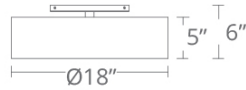

METROPOLIS Flush Mounts

FM-16818 / FM-16824 / FM-16830

MODERN FORMS

FM-16818