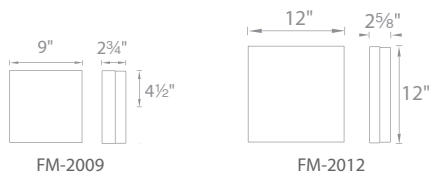

MATRIX – model: FM-20

LED Interior Flush Mount

MODERN FORMS

Fixture Type:

Catalog Number:

Project: _____

Location: _____

PRODUCT DESCRIPTION

Designed and crafted with clean square geometric styling, this sleek and simple ceiling luminaire blends with any residential or commercial setting. Optimal LED illumination delivers uniform bright lighting in nearly any room. Smooth thick wall etched glass is complemented with a stunning new Titanium finish.

ORDER NUMBER

	Wattage	Voltage	LED Lumens	Delivered Lumens	Finish
FM-2009-30*	9"	32W	2380	1511	TT Titanium 
FM-2012-30	12"	27W	2555	1015	

Example: **FM-2009-30-TT**

*For 277V special order, add an "F" before the color temperature: **FM-2009F-30-TT**

For 2700K add "-27"; 3500K add "-35" before the finish: **FM-2009-27-TT**

SPECIFICATIONS

Construction: Aluminum construction with mouth blown etched opal glass.

Light Source: High output LED.

Finish: Titanium (TT).