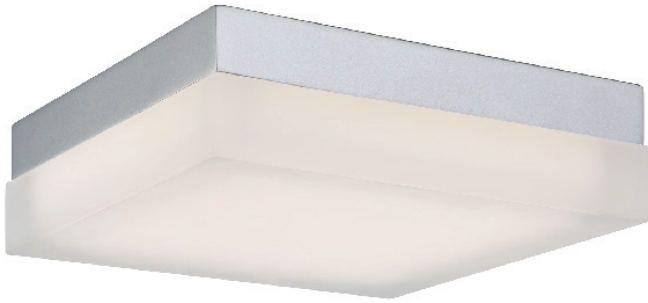

MATRIX – model: FM-20

LED Interior Flush Mount

MODERN FORMS

Fixture Type:

Catalog Number:

Project: _____

Location: _____

PRODUCT DESCRIPTION

Designed and crafted with clean square geometric styling, this sleek and simple ceiling luminaire blends with any residential or commercial setting. Optimal LED illumination delivers uniform bright lighting in nearly any room. Smooth thick wall etched glass is complemented with a stunning new Titanium finish.

FEATURES

- Illuminates evenly without hotspots or shadowing
- Wall or ceiling flush mount
- ETL & cETL wet location listed, IP44 rated
- Also rated for use in closets
- FM-2012 is CEC Title 24 compliant
- Dimming with electronic low voltage (ELV) dimmer
- Transformer located in outlet box
- Replaceable LED module
- 277V option available (special order)
- 50,000 hour rated life
- Color Temp: 3000K
- CRI: 90

For 2700K add "-27"; 3500K add "-35" before the finish: **FM-2009-27-TT**

SPECIFICATIONS

Construction: Aluminum construction with mouth blown etched opal glass.

Light Source: High output LED.

Finish: Titanium (TT).