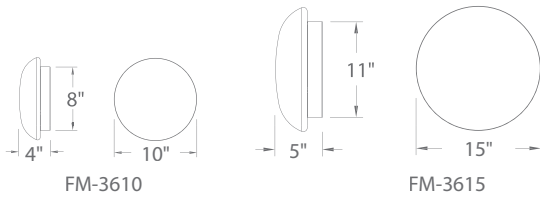

LOFT – model: FM-36

LED Interior Flush Mount

Fixture Type:

Catalog Number:

Project: _____

Location: _____

PRODUCT DESCRIPTION

Understated simplicity and versatility to complement a broad range of interior schemes. Streamlined opal glass diffusers and fashionable back plates epitomize a polished aesthetic and contemporary design for baths and hallways.

FEATURES

- Flush mounts to ceiling or wall as sconce
- ADA compliant, low profile design
- ETL & cETL damp location listed
- Mouth blown etched opal glass
- Full range dimming when used with compatible dimmers*
- Transformer located in outlet box
- Replaceable LED module
- 277V option available (special order)
- 60,000 hour rated life
- Color Temp: 3000K (2700K/3500K special order available)
- CRI: 90

SPECIFICATIONS

Construction: Aluminum construction with mouth blown etched opal glass.

Light Source: High output LED.

Finish: White (WT).

Standards: ETL & cETL damp location listed. ADA compliant.

ORDER NUMBER

Model	Length	Watt	Voltage	LED Lumens	Delivered Lumens	Finish
FM-3610	10"	21W	120V	1350	585	WT White <input type="checkbox"/>
FM-3615	15"	28W	120V	2025	880	

Example: **FM-3610-WT**

For 277V special order, add an "F" before the finish: **FM-3615F-WT**