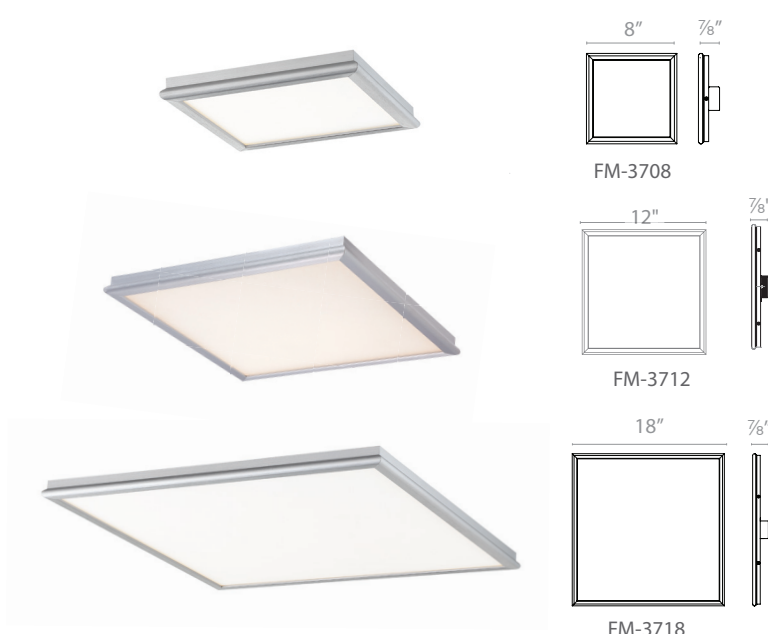

NEO – model: FM-37

LED Interior & Exterior Ceiling & Wall Mounts

Fixture Type:

Catalog Number:

Project: _____

Location: _____

PRODUCT DESCRIPTION

Neo is the one. Employing the latest technology from the television and display industry, geometric styled flush mounts make strong impression on the ceiling or wall. At a mere 1/2" deep and featuring an incredible ambient illumination with uniform light free from glare and hot spots, An architectural design for a skylight effect or create a striking look by mixing sizes. Available in three sizes and three styles.

FEATURES

- ADA compliant, low profile design
- ETL & cETL damp location listed
- Flush mounts to ceiling or wall as sconce
- Transformer located inside standard 4" junction box
- 277V option available (special order)
- Full range dimming when used with compatible dimmers*
- 50,000 hour rated life
- Color Temp: 3000K
- CRI: 90

SPECIFICATIONS

- Construction:** Die-Cast Aluminum and White diffuser glass
- Light Source:** High output LED.
- Finish:** Brushed Aluminum (AL)
- Standards:** ETL & cETL damp location listed. ADA compliant.

ORDER NUMBER

	Width	Wattage	Voltage	LED Lumens	Delivered Lumens	Finish
FM-3708	8"	16.5W		965	575	AL <i>Brushed Aluminum</i> 
FM-3712	12"	25W	120V	1940	1135	
FM-3718	18"	48W		2990	1775	

Example: **FM-3718-AL**
 For 277V special order add an "F" before the finish: **FM-3718F-AL**