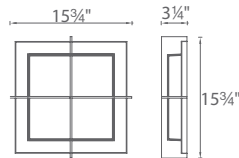

4716

Fixture Type:

Catalog Number:

Project: _____

Location: _____

PRODUCT DESCRIPTION

A matching complement to the new family of Razor LED wall luminaires, this impressive flush mount provides bright and beautiful lighting for task and general applications in residential and hospitality environments. Thick walled glass enhanced with detailed crosshatch metal hardware also works well as an ADA sconce.

FEATURES

- ADA compliant when mounted on walls
- Damp location listed
- CEC Title 24 compliant
- Also rated for use in closets
- Dimming with electronic low voltage (ELV) dimmer
- No transformer or driver required
- 80,000 hour rated life
- Color Temp: 3000K
- CRI: 90

SPECIFICATIONS

Construction: Stainless Steel construction with etched glass

Light Source: High output LED

Dimming: Dims to 10% with an electronic low voltage (ELV) dimmer

Mounting: Mounts directly to junction box

Finish: Stainless Steel (SS).

Standards: ETL & cETL listed. ADA compliant.

ORDER NUMBER

		Wattage	Voltage	LED Lumens	Delivered Lumens	Finish
FM-4712	11 3/4"	21.5W	120V	1560	725	BZ Bronze
FM-4716	15 3/4"	40W	120V	2800	1160	SS Stainless Steel

Example: **FM-4712-SS**

modernforms.com
Phone (800) 526.2588
Fax (800) 526.2585

Headquarters/Eastern Distribution Center
44 Harbor Park Drive
Port Washington, NY 11050

Central Distribution Center
1600 Distribution Ct
Lithia Springs, GA 30122

Western Distribution Center
1750 Archibald Avenue
Ontario, CA 91760