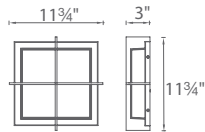

RAZOR – model: FM-4712/4716

LED Flush Mount

4712