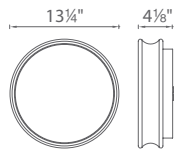

DUNE – model: FM-49

LED Flush Mount

4913