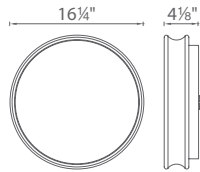

4916

Fixture Type:

Catalog Number:

Project: _____

Location: _____

PRODUCT DESCRIPTION

A luminous centerpiece for any room. Mouth blown etched opal glass with an intriguing subtle profile. Perfect for wall and ceiling illumination. Full range dimming control. Available in two sizes.

FEATURES

- Wall or ceiling mount
- Damp location listed
- Transformer located in outlet box
- Also rated for use in closets
- Dimming with electronic low voltage (ELV) dimmer
- 277V option available (special order)
- 50,000 hour rated life
- Color Temp: 3000K
- CRI: 90

SPECIFICATIONS

Construction: Aluminum with thick twist lock glass

Light Source: High output LED

Dimming: Dims to 10% with an electronic low voltage (ELV) dimmer

Mounting: Mounts directly to junction box

Finish: Brushed Nickel (BN)

Standards: ETL & cETL listed.

ORDER NUMBER

Model	Length	Wattage	Voltage	LED Lumens	Delivered Lumens	Finish
FM-4913	13"	26.5W	120V	1400	880	BN <i>Brushed Nickel</i>
FM-4916	16"	31W	120V	1573	1085	

REPLACEMENT GLASS

Model	Fixture
RPL-GLA-4913	FM-4913
RPL-GLA-4916	FM-4916

Example: **FM-4916-BN**

For 277V special order, add an "F" before the finish: **FM-4916F-BN**

For 2700K add "-27"; 3500K add "-35" before the finish: **FM-4913-27-BN**

modernforms.com
Phone (800) 526.2588
Fax (800) 526.2585

Headquarters/Eastern Distribution Center
44 Harbor Park Drive
Port Washington, NY 11050

Central Distribution Center
1600 Distribution Ct
Lithia Springs, GA 30122

Western Distribution Center
1750 Archibald Avenue
Ontario, CA 91760