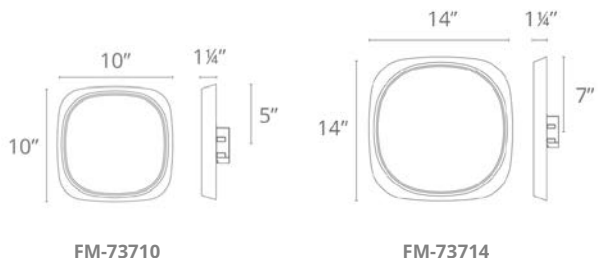

Fixture Type:

Catalog Number:

Project:

Location:

PRODUCT DESCRIPTION

A restrained profile with a sculptural form gives ISSA a graceful presence, while a new satin brass finish joins brushed nickel for two polished options. Artfully crafted in die-cast zinc to create the perfect shape, ISSA mounts securely on the wall or ceiling to illuminate evenly and beautifully throughout your restaurant, hotel or home.

FEATURES

- Die-cast zinc hardware, white acrylic diffuser
- Can be mounted on wall or ceiling
- **Universal Driver** (120V-220V-277V) located in 4" junction box
- ADA Compliant
- Dimmer: ELV
- CRI: 90
- Rated Life: 60,000 hours

SPECIFICATIONS

Construction: Aluminum

Light Source: High output LED

Finish: Brushed Nickel, Satin Brass

Standards: ETL & cETL listed

ORDER NUMBER

Model	Wattage	Voltage	LED Lumens	Delivered Lumens	Finish	
FM-73710	10"	14W	120V-277V	1530	950	BN <i>Brushed Nickel</i>
FM-73714	14"	25W	2160	1510	BR <i>Satin Brass</i>	