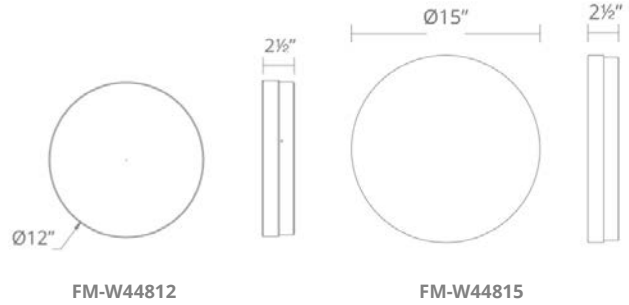

Fixture Type: _____

Catalog Number: _____

Project: _____

Location: _____