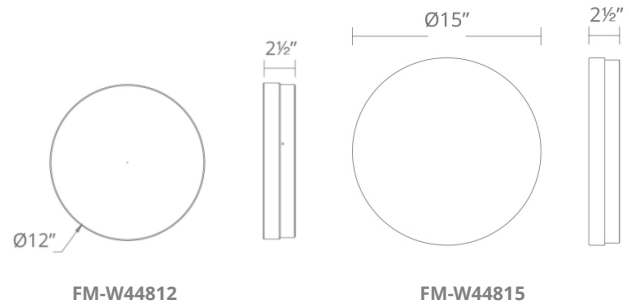

Fixture Type: _____

Catalog Number: _____

Project: _____

Location: _____