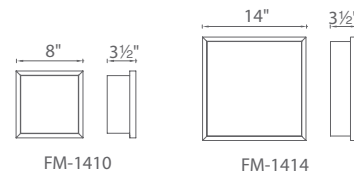

LEDGE – model: FM-14

MODERN FORMS

LED Interior & Exterior Ceiling & Wall Mounts

Fixture Type:

Catalog Number:

Project: _____

Location: _____

PRODUCT DESCRIPTION

FEATURES

- ADA compliant, low profile design
- Wall or ceiling flush mount
- ETL & cETL wet location listed, IP44 rated
- CEC Title 24 Compliant
- Listed for use in closets
- Full range dimming when used with compatible dimmers*
- No transformer or driver required
- 277V option available (special order)
- 50,000 hour rated life
- Color Temp: 3000K (2700K / 3500K available special order)
- CRI: 90