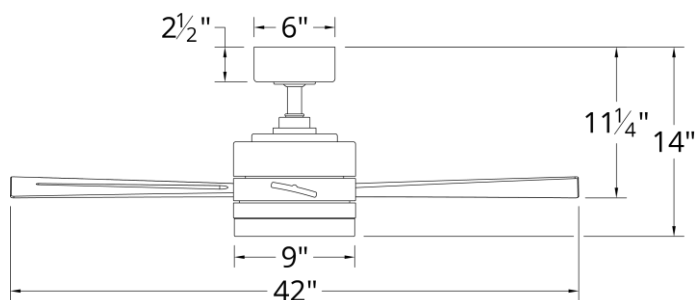

WYND 42" Ceiling Fan
FR-W1801-42L

MODERN FORMS
SMART FANS

PRODUCT DESCRIPTION

Transitional style meets smart technology with this versatile smart fan available in four weather-resistant finishes as well as a 316 marine-grade stainless steel for harsh outdoor climates. The 42 inches is ideal for bedrooms, patios and breakfast nooks while the 52 inches works great in living rooms and medium-sized spaces. The LED luminaire, powered by WAC, takes this design from beautiful to brilliant. Connect with our exclusive Modern Forms app for even more life enhancements.

SPECIFICATIONS

- **Construction:** Aluminum
- **Blade:** 13° Pitch, 42" sweep, ABS
- **Downrod:** 1" O.D. x 4.5"H included
- **Mounting Slope:** Up to 30°
- **Lead Wire:** 80"
- **Hanging Weight:** 15.5 lbs
- **Total Power:** 44.5W
- **Standards:** ETL/cETL Wet Location listed

FEATURES

- 6 fan speeds through both Summer and Winter Modes
- Silent DC motor
- Optional LED light kit included
- Includes RF wall control
- Additional RF wall control for 3, 4-way control sold separately
- Compatible with Modern Forms app

LIGHT KIT PERFORMANCE

- **Light Source:** LED
- **Light Wattage:** 19.5W
- **Dimming:** Integrated
- **Color Temperature:** 3000K
- **Rated Life:** 50,000 Hours
- **Standards:** Title 24 JA8-2016 compliant

ESTIMATED AIR PERFORMANCE

- **Airflow:** 4722 cubic ft per minute on high
- **Power:** 25 watts on high
- **Airflow Efficiency:** 192 cubic ft per minute per watt
- **Revolutions Per Minute:** 210 RPMs on high/127 RPMs on average

WIRELESS PERFORMANCE

- **RF Pairing Distance:** Up to 30 ft from fan
- **Wi-Fi Range:** Up to 150 ft*

ORDER NUMBER

Model	LED Lumens	Delivered Lumens	Housing	Blade
FR-W1801-42L	1600	846	BZ <i>Bronze</i>	<i>Bronze</i>
			GH <i>Graphite</i>	WG <i>Weathered Gray</i>
			MW <i>Matte White</i>	<i>Matte White</i>
			SS <i>Stainless Steel</i>	<i>Stainless Steel</i>

Example: **FR-W1801-42L-GH/MW**

*Results may vary based on application and surroundings.

modernforms.com
Phone (866) 810.6615
Fax (800) 526.2585

Headquarters/Eastern Distribution Center
44 Harbor Park Drive
Port Washington, NY 11050

Central Distribution Center
1600 Distribution Ct
Lithia Springs, GA 30122

Western Distribution Center
1750 Archibald Avenue
Ontario, CA 91760