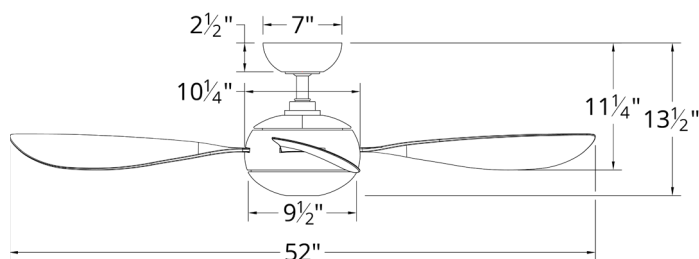

STARGAZER 52" Ceiling Fan

FR-W1804-52L

MODERN FORMS SMART FANS

PRODUCT DESCRIPTION

Finished in gloss black or glistening automotive silver, Stargazer has an elevated look that's right on par with the smart technology inside. Powered by our exclusive Modern Forms app, the smart fan offers unprecedented control over scheduling, energy use and home integration- it's compatible with Amazon Alexa, Google Assistant and other devices you already own. A powerful, highly efficient LED luminaire projects down from the center for final a luxe touch.

SPECIFICATIONS

Construction: Aluminum
Blade: 14° Pitch, 52" sweep, ABS
Downrod: 1" O.D. x 4.5"H included
Mounting Slope: Up to 30°
Lead Wire: 80"
Hanging Weight: 16 lbs
Total Power: 49W
Standards: ETL/cETL Wet Location listed

FEATURES

- 6 fan speeds through both Summer and Winter Modes
- Silent DC motor
- Optional LED light kit included
- Includes RF wall control
- Additional RF wall control for 3, 4-way control sold separately
- Compatible with Modern Forms app

LIGHT KIT PERFORMANCE

Light Source: LED
Light Wattage: 13W
Dimming: Integrated
Color Temperature: 3000K
Rated Life: 50,000 Hours
Standards: Title 24 JA8-2016 compliant

ESTIMATED AIR PERFORMANCE

Airflow: 6032 cubic ft per minute on high
Power: 36 watts on high
Airflow Efficiency: 170 cubic ft per minute per watt
Revolutions Per Minute: 148 RPMs on high/96 RPMs on average

WIRELESS PERFORMANCE

RF Pairing Distance: Up to 30 ft from fan
Wi-Fi Range: Up to 150 ft*

ORDER NUMBER

Model	LED Lumens	Delivered Lumens	Housing		Blade	
FR-W1804-52L	1110	347	GB	<i>Gloss Black</i>	WG	<i>Weathered Gray</i>
			AS	<i>Automotive Silver</i>		<i>Automotive Silver</i>
			LN	<i>Liquid Nickel</i>		<i>Liquid Nickel</i>

Example: **FR-W1804-52L-GB/LN**

*Results may vary based on application and surroundings.

modernforms.com
Phone (866) 810.6615
Fax (800) 526.2585

Headquarters/Eastern Distribution Center
44 Harbor Park Drive
Port Washington, NY 11050

Central Distribution Center
1600 Distribution Ct
Lithia Springs, GA 30122

Western Distribution Center
1750 Archibald Avenue
Ontario, CA 91760