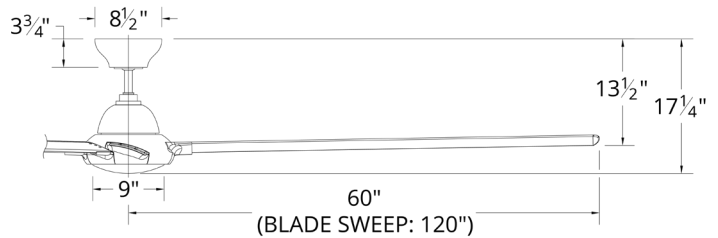

HYDRA 120" Ceiling Fan

FR-W1805-120L

MODERN FORMS SMART FANS

PRODUCT DESCRIPTION

As its name suggests, Hydra is all about water. Like all of our smart fans, it's wet-rated for outdoor use so you can maintain the continuity of your décor inside and out. Even with an impressive 120" blade sweep, this epically scaled smart fan moves a massive amount of air without consuming much energy, thanks to a powerful DC motor that runs up to 70% more efficient than AC motors. Control it all with our exclusive Modern Forms app. Available in 80 inches, 96 inches and 120 inches.

SPECIFICATIONS

Construction: Aluminum
Blade: 14° Pitch, 120" sweep, extruded aluminum
Downrod: 1" O.D. x 6"H included
Mounting Slope: Up to 30°
Lead Wire: 80"
Hanging Weight: 46 lbs
Total Power: 67.5W
Standards: ETL/cETL Wet Location listed

FEATURES

- 6 fan speeds through both Summer and Winter Modes
- Silent DC motor
- Optional LED light kit included
- Includes RF wall control
- Additional RF wall control for 3, 4-way control sold separately
- Compatible with Modern Forms app

LIGHT KIT PERFORMANCE

Light Source: LED
Light Wattage: 23.5W
Dimming: Integrated
Color Temperature: 3000K
Rated Life: 50,000 Hours
Standards: Title 24 JA8-2016 compliant

ESTIMATED AIR PERFORMANCE

Airflow: 13300 cubic ft per minute on high
Power: 44 watts on high
Airflow Efficiency: 302 cubic ft per minute per watt
Revolutions Per Minute: 40 RPMs on high/28 RPMs on average

WIRELESS PERFORMANCE

RF Pairing Distance: Up to 30 ft from fan
Wi-Fi Range: Up to 150 ft*

ORDER NUMBER

Model	LED Lumens	Delivered Lumens	Housing	Blade
FR-W1805-120L	2041	1013	BZ <i>Bronze</i>	<i>Bronze</i>
			TT <i>Titanium Silver</i>	<i>Titanium Silver</i>

Example: **FR-W1805-120L-BZ**

*Results may vary based on application and surroundings.

modernforms.com
Phone (866) 810.6615
Fax (800) 526.2585

Headquarters/Eastern Distribution Center
44 Harbor Park Drive
Port Washington, NY 11050

Central Distribution Center
1600 Distribution Ct
Lithia Springs, GA 30122

Western Distribution Center
1750 Archibald Avenue
Ontario, CA 91760