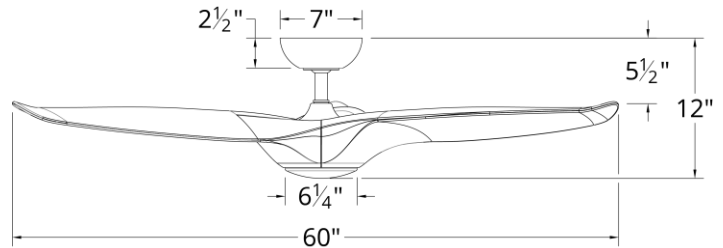

MORPHEUS III 60" Ceiling Fan
FR-W1813-60L

MODERN FORMS
SMART FANS

PRODUCT DESCRIPTION

With cutting-edge smart controls and a totally quiet DC motor, Morpheus is a sleek piece of luxury in a stylish two- or three-blade design. Like all our smart fans, Morpheus connects through Wi-Fi to our exclusive Modern Forms app, so it doesn't matter if you're five feet away or five hundred miles away- control is always in the palm of your hand. A powerful LED luminaire with artisan-crafted opal glass and thick aerodynamically soundless blades round out the design. Available in four amazing finishes.

SPECIFICATIONS

- **Construction:** ABS
- **Blade:** 12° Pitch, 60" sweep, ABS
- **Downrod:** 1" O.D. x 4.5"H included
- **Mounting Slope:** Up to 30°
- **Lead Wire:** 80"
- **Hanging Weight:** 17 lbs
- **Total Power:** 50.5W
- **Standards:** ETL/cETL Wet Location listed

FEATURES

- 6 fan speeds through both Summer and Winter Modes
- Silent DC motor
- Optional LED light kit included
- Includes RF wall control
- Additional RF wall control for 3, 4-way control sold separately
- Compatible with Modern Forms app

LIGHT KIT PERFORMANCE

- **Light Source:** LED
- **Light Wattage:** 19.5
- **Dimming:** Integrated
- **Color Temperature:** 3000K
- **Rated Life:** 50,000 Hours
- **Standards:** Title 24 JA8-2016 compliant

ESTIMATED AIR PERFORMANCE

- **Airflow:** 7490 cubic ft per minute on high
- **Power:** 31 watts on high
- **Airflow Efficiency:** 243 cubic ft per minute per watt
- **Revolutions Per Minute:** 142 RPMs on high/90 RPMs on average

WIRELESS PERFORMANCE

- **RF Pairing Distance:** Up to 30 ft from fan
- **Wi-Fi Range:** Up to 150 ft*

ORDER NUMBER

Model	LED Lumens	Delivered Lumens	Housing	Blade
FR-W1813-60L	1600	1142	GW Gloss White	Gloss White
			AS Automotive Silver	Automotive Silver
			CFI Carbon Fiber	Carbon Fiber
			DW Dark Walnut	Dark Walnut

Example: **FR-W1813-60L-BZ**

*Results may vary based on application and surroundings.

modernforms.com
Phone (866) 810.6615
Fax (800) 526.2585

Headquarters/Eastern Distribution Center
44 Harbor Park Drive
Port Washington, NY 11050

Central Distribution Center
1600 Distribution Ct
Lithia Springs, GA 30122

Western Distribution Center
1750 Archibald Avenue
Ontario, CA 91760