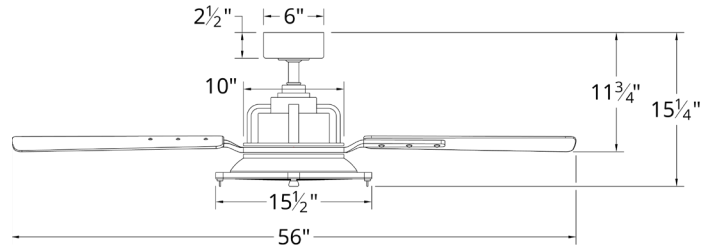

NAUTILUS 56" Ceiling Fan

FR-W1818-56L

MODERN FORMS SMART FANS

PRODUCT DESCRIPTION

With its elevated take on nautical style, this smart fan more than delivers on both form and function. Weathered wood-finished blades complement the polish of oil-rubbed bronze or graphite housings, while the WAC-powered LED luminaire radiates beautifully through an optically enhanced Fresnel glass lens. The DC motor keeps the blades running quietly so you'll always hear the sound of the waves- whether they're steps from your porch or in an afternoon daydream.

SPECIFICATIONS

Construction: Aluminum
Blade: 13° Pitch, 56" sweep, ABS
Downrod: 1" O.D. x 4.5"H included
Mounting Slope: Up to 30°
Lead Wire: 80"
Hanging Weight: 23 lbs
Total Power: 52.5W
Standards: ETL/cETL Wet Location listed

FEATURES

- 6 fan speeds through both Summer and Winter Modes
- Silent DC motor
- Optional LED light kit included
- Includes RF wall control
- Additional RF wall control for 3, 4-way control sold separately
- Compatible with Modern Forms app

LIGHT KIT PERFORMANCE

Light Source: LED
Light Wattage: 23.5W
Dimming: Integrated
Color Temperature: 3000K
Rated Life: 50,000 Hours
Standards: Title 24 JA8-2016 compliant

ESTIMATED AIR PERFORMANCE

Airflow: 7013 cubic ft per minute on high
Power: 29 watts on high
Airflow Efficiency: 245 cubic ft per minute per watt
Revolutions Per Minute: 145 RPMs on high/96 RPMs on average

WIRELESS PERFORMANCE

RF Pairing Distance: Up to 30 ft from fan
Wi-Fi Range: Up to 150 ft*

ORDER NUMBER

Model	LED Lumens	Delivered Lumens	Housing		Blade	
FR-W1818-56L	2041	1347	GH	Graphite	DW	Dark Walnut
			OB	Oil Rubbed Bronze	WG	Weathered Gray

Example: **FR-W1818-56L-GH/DW**

*Results may vary based on application and surroundings.

modernforms.com
Phone (866) 810.6615
Fax (800) 526.2585

Headquarters/Eastern Distribution Center
44 Harbor Park Drive
Port Washington, NY 11050

Central Distribution Center
1600 Distribution Ct
Lithia Springs, GA 30122

Western Distribution Center
1750 Archibald Avenue
Ontario, CA 91760