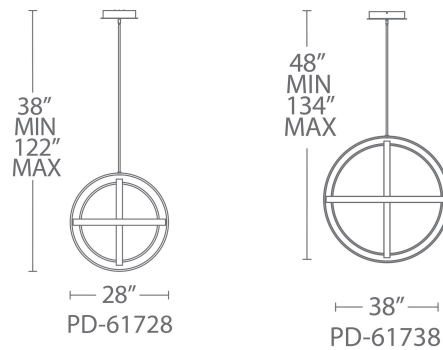

FEATURES

- ETL & cETL Damp Location listed
- Dimmer: 0-10V
- Driver located in canopy
- Rotational edge lit metal bands
- Hang straight swivel
- Universal driver (120V-220V-277V)
- 12' of wire included to extend pendant, four 12" and one 6" down rods included (additional down rods available for purchase)
- Rated Life: 84,000 hours
- Color Temp: 3500K
- CRI: 80

ORDER NUMBER

		Wattage	Voltage	LED Lumens	Delivered Lumens	Finish
PD-61728	\$*	110W	120-277V	3328	2663	TT Titanium 
PD-61738	%	202W	120-277V	4374	3499	4= 4SUJ 

Example: **PD-61738-TT**

SPECIFICATIONS

Construction: Aluminum hardware, silica gel diffuser

Light Source: High output LED

Finish: Titanium (TT) and Black (BK)

Standards: ETL & cETL Damp Location listed

Replacement Rods	Length	Finish
RPL-ROD-IN06-TT-01	6"	TT Titanium
RPL-ROD-IN12-TT-01	12"	TT Titanium
RPL-ROD-IN06-BK-01	6"	BK Black
RPL-ROD-IN12-BK-01	12"	BK Black