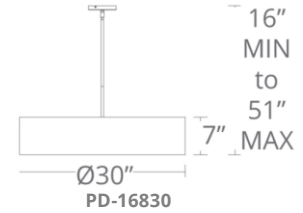

METROPOLIS Chandeliers & Pendants

PD-16818 / PD-16824 / PD-16830

MODERN FORMS

Fixture Type: _____

Catalog Number: _____

Project: _____

Location: _____

PRODUCT DESCRIPTION

A diaphanous shade provokes the imagination on this elegant design, creating softer light and a beautiful, sophisticated expression of form. Inside the glowing round diffuser, state-of-the-art LED modules broadcast consistent and enduring illumination. Metropolis handles urban décor with ease, but makes a welcome addition to Scandinavian and Mid-Century styled spaces too.

FEATURES

- Clear glass diffuser with fabric shade
- Ultra-bright lumen output
- No transformer or driver needed
- Dimmer: ELV
- CRI: 90
- Rated Life: 54,000 hours
- Minimum Suspension: 15, Maximum Suspension: 50
- **PD-16818** & **PD-16824**: 277V option available (Special Order)

SPECIFICATIONS

Construction: Aluminum

Light Source: High output LED

Finish: Brushed Nickel

Standards: ETL & cETL listed. Title 24 JA8 – 2016 Compliant.

ORDER NUMBER

Model	Wattage	Voltage	LED Lumens	Delivered Lumens	Finish
PD-16818	18"	25W	2015	1996	BN <i>Brushed Nickel</i>
PD-16824	24"	31W 120V	2644	2474	
PD-16830	30"	48W	3869	3815	

Example: **PD-16824-BN**

For 277V special order add an "F" before the finish: **PD-16818F-BN**

modernforms.com
Phone (866) 810.6615
Fax (800) 526.2585

Headquarters/Eastern Distribution Center
44 Harbor Park Drive
Port Washington, NY 11050

Central Distribution Center
1600 Distribution Ct
Lithia Springs, GA 30122

Western Distribution Center
1750 Archibald Avenue
Ontario, CA 91760