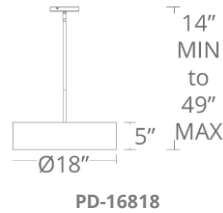

METROPOLIS Chandeliers & Pendants

PD-16818 / PD-16824 / PD-16830

MODERN FORMS

Fixture Type: _____

Catalog Number: _____

Project: _____

Location: _____

PRODUCT DESCRIPTION

A diaphanous shade provokes the imagination on this elegant design, creating softer light and a beautiful, sophisticated expression of form. Inside the glowing round diffuser, state-of-the-art LED modules broadcast consistent and enduring illumination. Metropolis handles urban décor with ease, but makes a welcome addition to Scandinavian and Mid-Century styled spaces too.

FEATURES

- Clear glass diffuser with fabric shade
- Ultra-bright lumen output
- No transformer or driver needed
- Dimmer: ELV
- CRI: 90
- Rated Life: 54,000 hours
- Minimum Suspension: 15, Maximum Suspension: 50
- **PD-16818** & **PD-16824**: 277V option available (Special Order)

SPECIFICATIONS

Construction: Aluminum

Light Source: High output LED

Finish: Brushed Nickel

Standards: ETL & cETL listed. Title 24 JA8 – 2016 Compliant.

ORDER NUMBER

Model	Wattage	Voltage	LED Lumens	Delivered Lumens	Finish
PD-16818	18"	25W	2015	1996	BN <i>Brushed Nickel</i>
PD-16824	24"	31W 120V	2644	2474	
PD-16830	30"	48W	3869	3815	

Example: **PD-16824-BN**

For 277V special order add an "F" before the finish: **PD-16818F-BN**

modernforms.com
Phone (866) 810.6615
Fax (800) 526.2585

Headquarters/Eastern Distribution Center
44 Harbor Park Drive
Port Washington, NY 11050

Central Distribution Center
1600 Distribution Ct
Lithia Springs, GA 30122

Western Distribution Center
1750 Archibald Avenue
Ontario, CA 91760