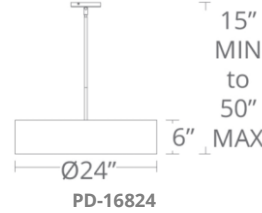

METROPOLIS Chandeliers & Pendants

PD-16818 / PD-16824 / PD-16830

MODERN FORMS

Fixture Type: _____

Catalog Number: _____

Project: _____

Location: _____

PRODUCT DESCRIPTION

A diaphanous shade provokes the imagination on this elegant design, creating softer light and a beautiful, sophisticated expression of form. Inside the glowing round diffuser, state-of-the-art LED modules broadcast consistent and enduring illumination. Metropolis handles urban décor with ease, but makes a welcome addition to Scandinavian and Mid-Century styled spaces too.

FEATURES

- Clear glass diffuser with fabric shade
- Ultra-bright lumen output
- No transformer or driver needed
- Dimmer: ELV
- CRI: 90
- Rated Life: 54,000 hours
- Minimum Suspension: 15, Maximum Suspension: 50
- **PD-16818** & **PD-16824**: 277V option available (Special Order)

SPECIFICATIONS

Construction: Aluminum

Light Source: High output LED

Finish: Brushed Nickel

Standards: ETL & cETL listed. Title 24 JA8 – 2016 Compliant.

ORDER NUMBER

Model	Wattage	Voltage	LED Lumens	Delivered Lumens	Finish
PD-16818	18"	25W	2015	1996	BN <i>Brushed Nickel</i>
PD-16824	24"	31W 120V	2644	2474	
PD-16830	30"	48W	3869	3815	

Example: **PD-16824-BN**

For 277V special order add an "F" before the finish: **PD-16818F-BN**

modernforms.com
Phone (866) 810.6615
Fax (800) 526.2585

Headquarters/Eastern Distribution Center
44 Harbor Park Drive
Port Washington, NY 11050

Central Distribution Center
1600 Distribution Ct
Lithia Springs, GA 30122

Western Distribution Center
1750 Archibald Avenue
Ontario, CA 91760