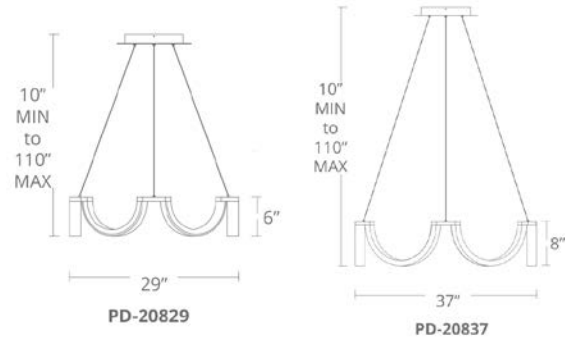

Fixture Type: \_\_\_\_\_

Catalog Number: \_\_\_\_\_

Project: \_\_\_\_\_

Location: \_\_\_\_\_

**PRODUCT DESCRIPTION**

Soft, elliptic curves flow through this elegant form and give it a decidedly feminine look that meshes well with the effulgent LED light and powder white finish. While the rounded shapes give a subtle nod to traditional design, this chandelier is unequivocally modern, featuring the finest technology and materials along with an aesthetic that's part minimalist, part sci-fi.

**FEATURES**

- Silica gel diffusers
- Thin, powered aircraft cables provide an ultra-clean look and are easy to adjust for customized suspension height
- **Universal Driver** (120V-220V-277V) within canopy
- Dimmer: ELV, 0-10V
- CRI: 90
- Rated Life: 36,000 hours
- Minimum Suspension: 10, Maximum Suspension: 110

**SPECIFICATIONS**

**Construction:** Aluminum

**Light Source:** High output LED

**Finish:** White

**Standards:** ETL & cETL listed

**ORDER NUMBER**

Model	Wattage	Voltage	LED Lumens	Delivered Lumens	Finish	
<b>PD-20829</b>	29"	31W	120V-277V	2808	1845	<b>WT</b> White
<b>PD-20837</b>	37"	41W		3531	2320	