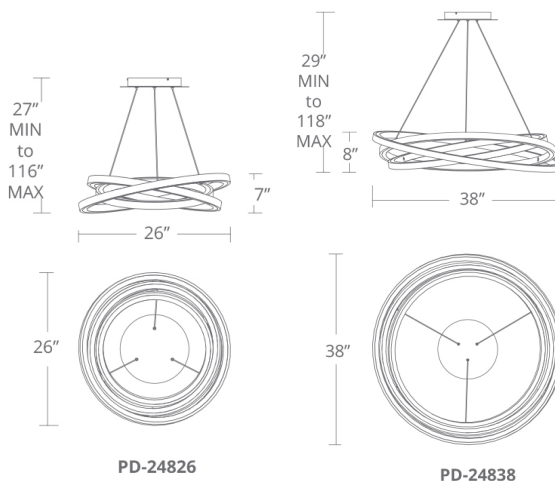

Fixture Type:

Catalog Number:

Project:

Location:

**PRODUCT DESCRIPTION**

Interlocked bands of metal loop around and around on this simple yet oblique design, a formal puzzle that inspires awe and envy in your guests. Available in black or sleek titanium, Veloce's rings can be adjusted for a more personalized shape. Thin, coated cables maintain a clean, refined look while also delivering power to the design.

**FEATURES**

- Rotatable edge-lit metal bands, silica gel diffusers
- Thin aircraft cables provide an ultra-clean look and are easy to adjust for customized suspension height
- Universal Driver (120V-220V-277V) within canopy
- Dimmer: ELV, 0-10V
- CRI: 90
- Rated Life: 36000 hours
- Minimum Suspension: 27", Maximum Suspension: 118"

**SPECIFICATIONS**

**Construction:** Aluminum

**Light Source:** High output LED

**Finish:** Black, Titanium

**Standards:** ETL & cETL listed

**ORDER NUMBER**

Model	Wattage	Voltage	LED Lumens	Delivered Lumens	Finish
PD-24826	26" 54W	120-277V	3850	3593	TT Titanium
PD-24838	38" 82W		5311	5261	BK Black