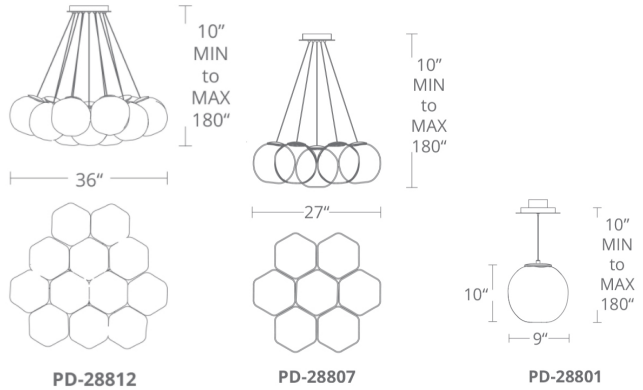

PD-28801 / PD-28807 / PD-28812

Fixture Type: \_\_\_\_\_

Catalog Number: \_\_\_\_\_

Project: \_\_\_\_\_

Location: \_\_\_\_\_

**PRODUCT DESCRIPTION**

Bring dramatic visual flourish into your restaurant, hotel lobby or event space with Cosmic’s massive dazzling rock crystal art glass spheres—when filled with light, the bubbling and marbling effects of the 7-step art-glassmaking process captivates the room like celestial forms. It’s easy to install and it’s easy to adjust the length of the suspension and it’s easy to marvel at this spectacular piece, whether you choose the single pendant form or the chandelier.

**FEATURES**

- 7-step art glass for sparkling bubble and marbled effect
- Easy, tool-free installation and adjustable suspension height
- **Universal Driver** (120V-220V-277V) within canopy
- Dimmer: ELV
- CRI: 90
- Rated Life: 60,000 hours
- Minimum Suspension: 10, Maximum Suspension: 180

**SPECIFICATIONS**

**Construction:** Aluminum

**Light Source:** High output LED

**Finish:** Brushed Nickel

**Standards:** ETL & cETL listed

**REPLACEMENT GLASS**

Part#	Fixture
RPL-GLA-28812	
RPL-GLA-28807	PD-28801
RPL-GLA-28801	

**ORDER NUMBER**

Model		Wattage	Voltage	LED Lumens	Delivered Lumens	Finish
PD-28801	1 Light	7W		517	414	BN <i>Brushed Nickel</i> 
PD-28807	7 Lights	49W	120V-	3618	2899	
PD-28812	12 Lights	84W	277V	6202	4970	