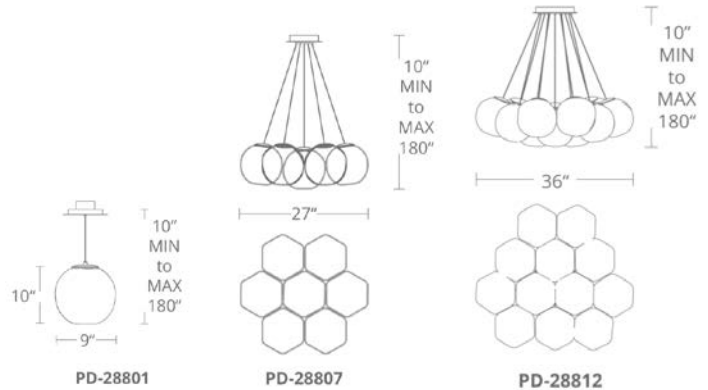

PD-28801 / PD-28807 / PD-28812

Fixture Type: \_\_\_\_\_

Catalog Number: \_\_\_\_\_

Project: \_\_\_\_\_

Location: \_\_\_\_\_

**PRODUCT DESCRIPTION**

Bring dramatic visual flourish into your restaurant, hotel lobby or event space with Cosmic’s massive dazzling rock crystal art glass spheres—when filled with light, the bubbling and marbling effects of the 7-step art-glassmaking process captivates the room like celestial forms. It’s easy to install and it’s easy to adjust the length of the suspension and it’s easy to marvel at this spectacular piece, whether you choose the single pendant form or the chandelier.

**FEATURES**

- 7-step art glass for sparkling bubble and marbled effect
- Easy, tool-free installation and adjustable suspension height
- **Universal Driver** (120V-220V-277V) within canopy
- Dimmer: ELV
- CRI: 90
- Rated Life: 60,000 hours
- Minimum Suspension: 10, Maximum Suspension: 180

**SPECIFICATIONS**

**Construction:** Aluminum

**Light Source:** High output LED

**Finish:** Brushed Nickel

**Standards:** ETL & cETL listed

**ORDER NUMBER**

Model		Wattage	Voltage	LED Lumens	Delivered Lumens	Finish
<b>PD-28801</b>	1 Light	7W		517	414	<b>BN</b> <i>Brushed Nickel</i> 
<b>PD-28807</b>	7 Lights	49W	120V-	3618	2899	
<b>PD-28812</b>	12 Lights	84W	277V	6202	4970	