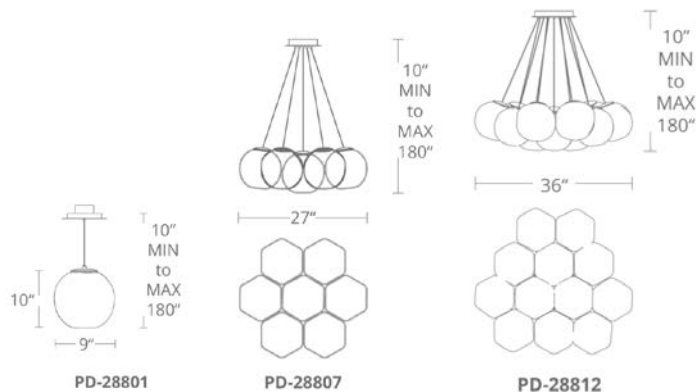

Fixture Type: _____

Catalog Number: _____

Project: _____

Location: _____

PRODUCT DESCRIPTION

Bring dramatic visual flourish into your restaurant, hotel lobby or event space with Cosmic’s massive dazzling rock crystal art glass spheres—when filled with light, the bubbling and marbling effects of the 7-step art-glassmaking process captivates the room like celestial forms. It’s easy to install and it’s easy to adjust the length of the suspension and it’s easy to marvel at this spectacular piece, whether you choose the single pendant form or the chandelier.

SPECIFICATIONS

Construction: Aluminum

Light Source: High output LED

Finish: Brushed Nickel

Standards: ETL & cETL listed

FEATURES

- Rock crystal glass comprised of individually unique impressions and marbling pattern
- Easy, tool-free installation and adjustable suspension height
- **Universal Driver** (120V-220V-277V) within canopy
- Dimmer: ELV
- Color temp: 3000K
- CRI: 90
- Rated Life: 60,000 hours
- Minimum Suspension: 10, Maximum Suspension: 180

ORDER NUMBER

Model		Wattage	Voltage	LED Lumens	Delivered Lumens	Finish
PD-28801	1 Light	7W		517	414	BN <i>Brushed Nickel</i> 
PD-28807	7 Lights	49W	120V-	3618	2899	
PD-28812	12 Lights	84W	277V	6202	4970	