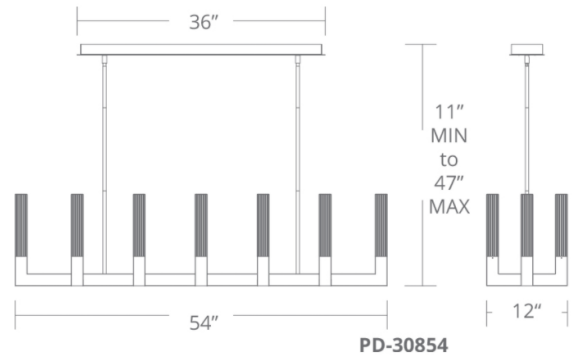

Fixture Type: _____

Catalog Number: _____

Project: _____

Location: _____

PRODUCT DESCRIPTION

In a luxe aged brass finish, Cinema makes a modern statement that's right in line with the latest trends. Painstakingly V-cut seeded crystal adds understated glamour when it fills with light sourced from high-performance LEDs. With a variety of styles in the family, Cinema creates a matching lighting environment that can pull multiple rooms together.

FEATURES

- V-cut K5 crystal
- Intricately welded for seamless look
- **Universal Driver** (120V-220V-277V) within canopy
- Dimmer: ELV, 0-10V
- CRI: 90
- Rated Life: 50000 hours
- Minimum Suspension: 11, Maximum Suspension: 47

SPECIFICATIONS

Construction: Aluminum

Light Source: High output LED

Finish: Aged Brass

Standards: ETL & cETL listed

REPLACEMENT GLASS

Part#	Fixture
RPL-GLA-30815	<i>WS-30854</i> <i>WS-30826</i>

ORDER NUMBER

Model	Wattage	Voltage	LED Lumens	Delivered Lumens	Finish
PD-30826	26"	56W	120V-277V	4352	AB Aged Brass 
PD-30854	54"	86W		6528	

Example: **PD-30854-AB**