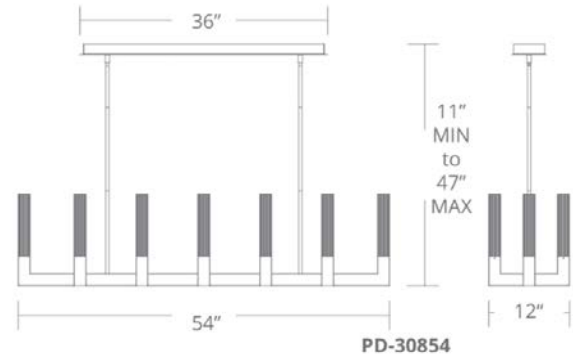

Fixture Type: \_\_\_\_\_

Catalog Number: \_\_\_\_\_

Project: \_\_\_\_\_

Location: \_\_\_\_\_

**PRODUCT DESCRIPTION**

In a luxe aged brass finish, Cinema makes a modern statement that's right in line with the latest trends. Painstakingly V-cut seeded crystal adds understated glamour when it fills with light sourced from high-performance LEDs. With a variety of styles in the family, Cinema creates a matching lighting environment that can pull multiple rooms together.

**FEATURES**

- V-cut K5 crystal
- Intricately welded for seamless look
- **Universal Driver** (120V-220V-277V) within canopy
- Dimmer: ELV, 0-10V
- CRI: 90
- Rated Life: 50000 hours
- Minimum Suspension: 11, Maximum Suspension: 47

**SPECIFICATIONS**

- Construction:** Aluminum
- Light Source:** High output LED
- Finish:** Aged Brass
- Standards:** ETL & cETL listed

**ORDER NUMBER**

Model	Wattage	Voltage	LED Lumens	Delivered Lumens	Finish	
<b>PD-30826</b>	26"	56W	120V-277V	4352	3488	<b>AB</b> Aged Brass
<b>PD-30854</b>	54"	86W		6528	5232	