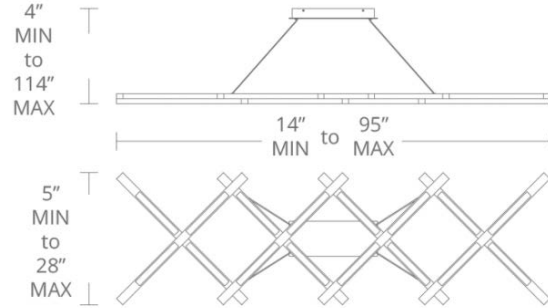

Fixture Type: _____

Catalog Number: _____

Project: _____

Location: _____

PD-32880

PRODUCT DESCRIPTION

A customizable design that can contract or expand into the exact shape you want, Scissors cuts a fine figure in dining rooms, museum display areas, hotels and more. Finely crafted strips of extruded aluminum are affixed without the appearance of any fasteners for a finished appeal, while cutting-edge LEDs create a smooth, even illumination that's consistent across each section of the design.

FEATURES

- Contracts and extends 10°–170° for customizable shape
- Indirect illumination
- Thin aircraft cables provide an ultra-clean look and are easy to adjust for customized suspension height
- Transformer within canopy
- 277V option available (special order)
- Dimmer: ELV
- CRI: 90
- Rated Life: 54,000 hours
- Maximum Suspension: 114"

SPECIFICATIONS

Construction: Aluminum

Light Source: High output LED

Finish: Brushed Aluminum

Standards: ETL & cETL listed

ORDER NUMBER

Model	Wattage	Voltage	LED Lumens	Delivered Lumens	Finish	
PD-32880	80"	193W	120V	6944	5350	AL <i>Brushed Aluminum</i>