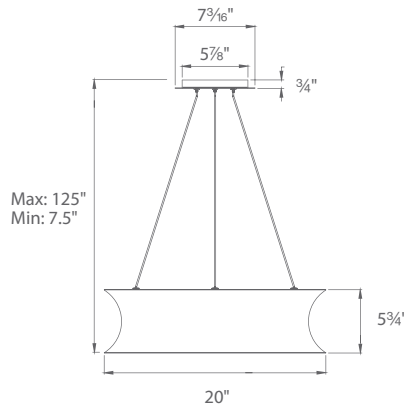

TANGO – model: PD-34620

LED Interior Pendant & Chandelier

Fixture Type:

Catalog Number:

Project: _____

Location: _____

PRODUCT DESCRIPTION

Rhythmic beats reverberate in a dramatic larger than life pendant. A luxuriously cinched drum design carefully adorned in gold leaf or silver leaf and thinly lacquered for a lustrous matte finish. Tango is simple made sexy.

FEATURES

- ETL & cETL damp location listed
- Driver located in outlet box
- Universal driver (120V-220V-277V)
- Full range dimming when used with compatible dimmers
- 85,000 hour potential life
- Color Temp: 3000K
- CRI: 90

SPECIFICATIONS

Construction: Steel.

Light Source: High output LED.

Finish: Gold Leaf (GL), Silver Leaf (SL).

Standards: ETL & cETL damp location listed.

ORDER NUMBER

Model	Diameter	Wattage	Voltage	LED Lumens	Delivered Lumens	Finish
PD-34620	20"	41	120V-220V-277V	2400	1192	GL Gold Leaf SL Silver Leaf

Example: **PD-34620-GL**

modernforms.com
Phone (800) 526.2588
Fax (800) 526.2585

Headquarters/Eastern Distribution Center
44 Harbor Park Drive
Port Washington, NY 11050

Central Distribution Center
1600 Distribution Ct
Lithia Springs, GA 30122

Western Distribution Center
1750 Archibald Avenue
Ontario, CA 91760