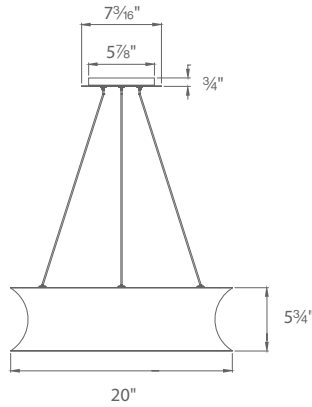

TANGO – model: PD-34620
LED Interior Pendant & Chandelier

MODERN FORMS

Fixture Type:

Catalog Number:

Project: _____

Location: _____

PRODUCT DESCRIPTION

Rhythmic beats reverberate in a dramatic larger than life pendant. A luxuriously cinched drum design carefully adorned in gold leaf or silver leaf and thinly lacquered for a lustrous matte finish. Tango is simple made sexy.

SPECIFICATIONS

Construction: ???.

Light Source: High output LED.

Finish: Gold Leaf (GL), Silver Leaf (SL).

Standards: ETL & cETL damp location listed.

REPLACEMENT GLASS

Part#	Fixture
RPL-GLA-34620	PD-34620

ORDER NUMBER