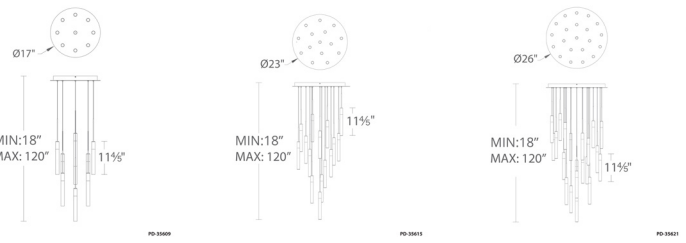

FEATURES

- Cylindrical crystalized art glass shade
- ETL & cETL Damp Location listed
- Driver located in canopy
- Universal driver (120V-220V-277V)
- Rated Life: 75,000 hours
- Color Temp: 3000K
- CRI: 90

ORDER NUMBER

Model	# of lights	Wattage	Voltage	LED Lumens	Delivered Lumens	Finish
PD-35601	1 light	5.5W	120V-220V-277V	225	207	PN Polished Nickel BK Black
PD-35603	3 lights	16.5W		673	620	
PD-35605	5 lights	26.5W		1122	1033	
PD-35609	9 lights	47.5W		2020	1858	
PD-35615	15 lights	79.5W		3366	3097	
PD-35621	21 lights	110W		4713	4336	

Example: **PD-35601-PN**

Fixture Type:

Catalog Number:

Project:

Location:

SPECIFICATIONS

Construction: Cylindrical crystalized art glass shade

Light Source: High output LED