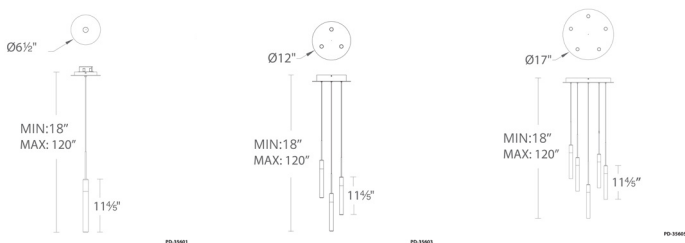

MAGIC Chandeliers & Pendants

MODERN FORMS

PD-356

PRODUCT DESCRIPTION

Crafted from Piastra crystal, an artisanal technique that dates all the way back to the 13th century, these crystalline staves project gorgeous LED illumination from all sides for a dazzling presentation of light. Whether you choose a simple pendant or design an entire space with chandeliers and sconces, these sparkling designs will make you believe in Magic.

FEATURES

- Cylindrical crystalized art glass shade
- ETL & cETL Damp Location listed
- Driver located in canopy
- Universal driver (120V-220V-277V)
- Rated Life: 75,000 hours
- Color Temp: 3000K
- CRI: 90

ORDER NUMBER

Model	# of lights	Wattage	Voltage	LED Lumens	Delivered Lumens	Finish
PD-35601	1 light	5.5W	120V-220V-277V	225	207	PN Polished Nickel BK Black
PD-35603	3 lights	16.5W		673	620	
PD-35605	5 lights	26.5W		1122	1033	
PD-35609	9 lights	47.5W		2020	1858	
PD-35615	15 lights	79.5W		3366	3097	
PD-35621	21 lights	110W		4713	4336	

Example: **PD-35601-PN**

Fixture Type:

Catalog Number:

Project:

Location: