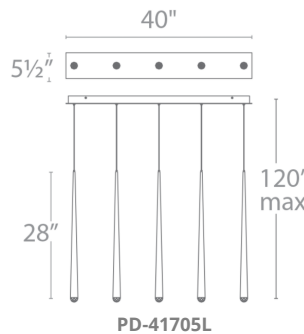

PD-41803L / PD-41805L / PD-41823L

Fixture Type:

Catalog Number:

Project:

Location:

PRODUCT DESCRIPTION

Suspended alone, in pairs or multiples as a beautiful chandelier, Cascade captures the imagination and makes an alluring presentation in restaurants, hotel atriums and residences alike. The slim tapered form has a minimalist sensibility that we enhanced with a new flat cap design, crafted in precision-cut glass. Available in a new matte black finish as well as original and glamorous polished nickel.

SPECIFICATIONS

Construction: Aluminum, Cut Crystal

Light Source: High output LED

Finish: Black, Polished Nickel

Standards: ETL & cETL listed

FEATURES

- Aluminum hardware, precision-cut CNC glass
- Thin aircraft cables provide an ultra-clean look and are easy to adjust for customized suspension height
- **Universal voltage driver** (120V-220V-277V) within canopy
- Dimmer: ELV
- CRI: 90
- Color Temp: 3500k
- Rated Life: 60000 hours
- Minimum Suspension: 29, Maximum Suspension: 120

ORDER NUMBER

Model		Wattage	Voltage	LED Lumens	Delivered Lumens	Finish
PD-41803L	3 Lights	23W	120V-	1380	1185	BK Black  PN Polished Nickel 
PD-41805L	5 Lights	38W	277V	2300	1975	
PD-41823L	23 Lights	173W		10575	9050	