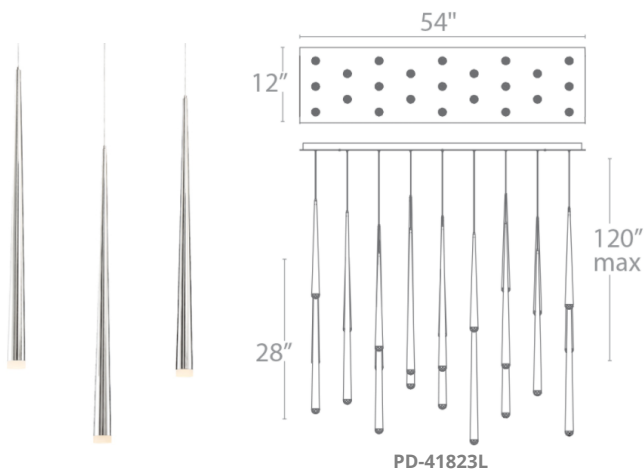

PD-41803L / PD-41805L / PD-41823L

Fixture Type:

Catalog Number:

Project:

Location:

PRODUCT DESCRIPTION

Suspended alone, in pairs or multiples as a beautiful chandelier, Cascade captures the imagination and makes an alluring presentation in restaurants, hotel atriums and residences alike. The slim tapered form has a minimalist sensibility that we enhanced with a new flat cap design, crafted in precision-cut glass. Available in a new matte black finish as well as original and glamorous polished nickel.

SPECIFICATIONS

Construction: Aluminum, Cut Crystal

Light Source: High output LED

Finish: Black, Polished Nickel

Standards: ETL & cETL listed

FEATURES

- Aluminum hardware, precision-cut CNC glass
- Thin aircraft cables provide an ultra-clean look and are easy to adjust for customized suspension height
- **Universal voltage driver** (120V-220V-277V) within canopy
- Dimmer: ELV
- CRI: 90
- Color Temp: 3500k
- Rated Life: 60000 hours
- Minimum Suspension: 29, Maximum Suspension: 120

ORDER NUMBER

Model		Wattage	Voltage	LED Lumens	Delivered Lumens	Finish
PD-41803L	3 Lights	23W	120V-	1380	1185	BK Black  PN Polished Nickel 
PD-41805L	5 Lights	38W	277V	2300	1975	
PD-41823L	23 Lights	173W		10575	9050	