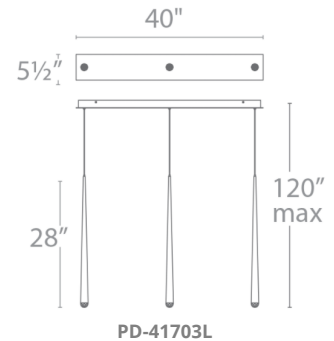

PD-41803L / PD-41805L / PD-41823L

Fixture Type:

Catalog Number:

Project:

Location:

PRODUCT DESCRIPTION

Suspended alone, in pairs or multiples as a beautiful chandelier, Cascade captures the imagination and makes an alluring presentation in restaurants, hotel atriums and residences alike. The slim tapered form has a minimalist sensibility that we enhanced with a new flat cap design, crafted in precision-cut glass. Available in a new matte black finish as well as original and glamorous polished nickel.

SPECIFICATIONS

Construction: Aluminum, Cut Crystal

Light Source: High output LED

Finish: Black, Polished Nickel

Standards: ETL & cETL listed

FEATURES

- Aluminum hardware, precision-cut CNC glass
- Thin aircraft cables provide an ultra-clean look and are easy to adjust for customized suspension height
- **Universal voltage driver** (120V-220V-277V) within canopy
- Dimmer: ELV
- CRI: 90
- Color Temp: 3500k
- Rated Life: 60000 hours
- Minimum Suspension: 29, Maximum Suspension: 120

ORDER NUMBER

Model		Wattage	Voltage	LED Lumens	Delivered Lumens	Finish
PD-41803L	3 Lights	23W	120V-	1380	1185	BK Black  PN Polished Nickel 
PD-41805L	5 Lights	38W	277V	2300	1975	
PD-41823L	23 Lights	173W		10575	9050	