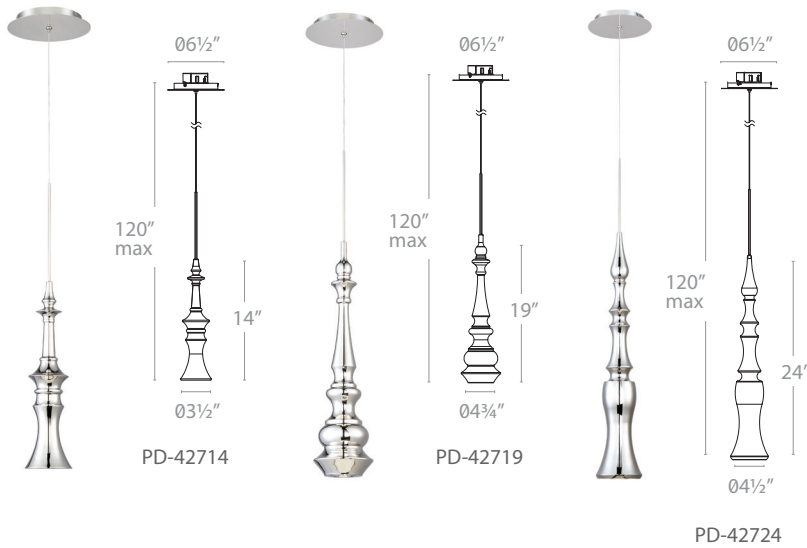

HOOKAH – model: PD-427

MODERN FORMS

LED Interior Pendants

Fixture Type:

Catalog Number:

Project: _____

Location: _____

PRODUCT DESCRIPTION

With a clear influence of Moroccan architecture, these transcendent shapes are stunning in a lustrous polished nickel finish. Like lavish chess pieces forged in silver, each pendant is a delicate balance of smooth curves and uncommon opulence. Equipped with state-of-the-art LEDs for unparalleled illumination, Hookah is that rare piece of art and technology that stops people in their tracks and inspires the imagination.

SPECIFICATIONS

Construction: Aluminum and Frosted opal glass

Light Source: High output LED.

Finish: Polished Nickel (PN)

Standards: ETL & cETL damp location listed.

FEATURES

- ETL & cETL damp location listed
- Driver located in canopy
- Universal driver (120V-220V-277V)
- Full range dimming when used with compatible dimmers*
- 60,000 hour rated life
- Color Temp: 3000K
- CRI: 90