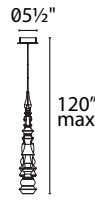

PD-42723L

PRODUCT DESCRIPTION

With a clear influence of Moroccan architecture, these transcendent shapes are stunning in a lustrous polished nickel finish. Like lavish chess pieces forged in silver, each pendant is a delicate balance of smooth curves and uncommon opulence. Equipped with state-of-the-art LEDs for unparalleled illumination, Hookah is that rare piece of art and technology that stops people in their tracks and inspires the imagination.

SPECIFICATIONS

Construction: Aluminum and Frosted opal glass

Light Source: High output LED.

Finish: Polished Nickel (PN)

Standards: ETL & cETL damp location listed.

FEATURES

- ETL & cETL damp location listed
- Driver located in standard 4" junction box
- Universal driver (120V-220V-277V)
- Full range dimming when used with compatible dimmers*
- 60,000 hour rated life
- Color Temp: 3000K
- CRI: 90

ORDER NUMBER

	# of lights	Wattage	Voltage	LED Lumens	Delivered Lumens	Finish
PD-42703L	3 lights	16.5W		1415	820	
PD-42705L	5 lights	26.5W	120V-277V	2355	1365	PN Polished Nickel
PD-42723L	23 lights	120W		10835	6280	

Example: **PD-42723L-PN**

modernforms.com
Phone (800) 526.2588
Fax (800) 526.2585

Headquarters/Eastern Distribution Center
44 Harbor Park Drive
Port Washington, NY 11050

Central Distribution Center
1600 Distribution Ct
Lithia Springs, GA 30122

Western Distribution Center
1750 Archibald Avenue
Ontario, CA 91760