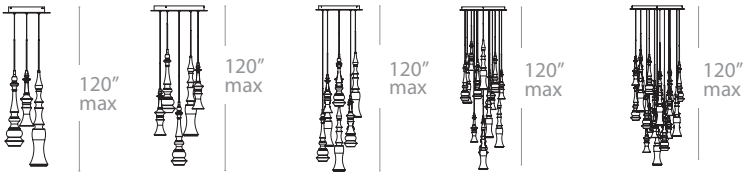

SPECIFICATIONS

Construction: Aluminum and Frosted opal glass

Light Source: High output LED.

Finish: Polished Nickel (PN)

Standards: ETL & cETL damp location listed.

FEATURES

- ETL & cETL damp location listed
- Driver located in canopy
- Universal driver (120V-220V-277V)
- Full range dimming when used with compatible dimmers*
- 60,000 hour rated life
- Color Temp: 3000K
- CRI: 90

SPECIFICATIONS

Construction: Aluminum and Frosted opal glass

Light Source: High output LED.

Finish: Polished Nickel (PN)

Standards: ETL & cETL damp location listed.

FEATURES

- ETL & cETL damp location listed
- Driver located in standard 4" junction box
- Universal driver (120V-220V-277V)
- Full range dimming when used with compatible dimmers*
- 60,000 hour rated life
- Color Temp: 3000K
- CRI: 90

Western Distribution Center
1750 Archibald Avenue
Ontario, CA 91760

HOOKAH – model: PD-427

LED Interior Pendants & Chandeliers

MODERN FORMS

PD-42703R PD-42705R PD-42709R PD-42715R PD-42721R

Fixture Type:

Catalog Number: