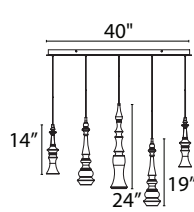

HOOKAH – model: PD-427

LED Interior Pendants & Chandeliers

MODERN FORMS

Fixture Type:

Catalog Number:

Project: _____

Location: _____

PD-42705L

PRODUCT DESCRIPTION

With a clear influence of Moroccan architecture, these transcendent shapes are stunning in a lustrous polished nickel finish. Like lavish chess pieces forged in silver, each pendant is a delicate balance of smooth curves and uncommon opulence. Equipped with state-of-the-art LEDs for unparalleled illumination, Hookah is that rare piece of art and technology that stops people in their tracks and inspires the imagination.

SPECIFICATIONS

Construction: Aluminum and Frosted opal glass

Light Source: High output LED.

Finish: Polished Nickel (PN)

Standards: ETL & cETL damp location listed.

FEATURES

- ETL & cETL damp location listed
- Driver located in standard 4" junction box
- Universal driver (120V-220V-277V)
- Full range dimming when used with compatible dimmers*
- 60,000 hour rated life
- Color Temp: 3000K
- CRI: 90

ORDER NUMBER

	# of lights	Wattage	Voltage	LED Lumens	Delivered Lumens	Finish
PD-42703L	3 lights	16.5W		1415	820	
PD-42705L	5 lights	26.5W	120V-277V	2355	1365	PN Polished Nickel
PD-42723L	23 lights	120W		10835	6280	

Example: **PD-42723L-PN**

modernforms.com
Phone (800) 526.2588
Fax (800) 526.2585

Headquarters/Eastern Distribution Center
44 Harbor Park Drive
Port Washington, NY 11050

Central Distribution Center
1600 Distribution Ct
Lithia Springs, GA 30122

Western Distribution Center
1750 Archibald Avenue
Ontario, CA 91760