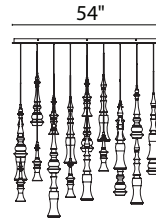

SPECIFICATIONS

Construction: Aluminum and Frosted opal glass

Light Source: High output LED.

Finish: Polished Nickel (PN)

Standards: ETL & cETL damp location listed.

FEATURES

- ETL & cETL damp location listed
- Driver located in canopy
- Universal driver (120V-220V-277V)
- Full range dimming when used with compatible dimmers*
- 60,000 hour rated life
- Color Temp: 3000K
- CRI: 90

HOOKAH – model: PD-427

LED Interior Pendants & Chandeliers

MODERN FORMS

Fixture Type:

Catalog Number:

Project: _____

Location: _____

PD-42703L

PD-42705L

PD-42723L

PRODUCT DESCRIPTION

With a clear influence of Moroccan architecture, these transcendent shapes are stunning in a lustrous polished nickel finish. Like lavish chess pieces forged in silver, each pendant is a delicate balance of smooth curves and uncommon opulence. Equipped with state-of-the-art LEDs for unparalleled illumination, Hookah is that rare piece of art and technology that stops people in their tracks and inspires the imagination.