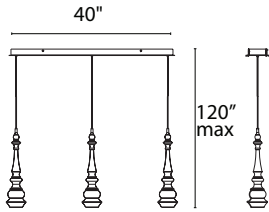

HOOKAH – model: PD-427

LED Interior Pendants & Chandeliers

MODERN FORMS

Fixture Type:

Catalog Number:

Project: _____

Location: _____

PD-42703L

PRODUCT DESCRIPTION

With a clear influence of Moroccan architecture, these transcendent shapes are stunning in a lustrous polished nickel finish. Like lavish chess pieces forged in silver, each pendant is a delicate balance of smooth curves and uncommon opulence. Equipped with state-of-the-art LEDs for unparalleled illumination, Hookah is that rare piece of art and technology that stops people in their tracks and inspires the imagination.

SPECIFICATIONS

Construction: Aluminum and Frosted opal glass

Light Source: High output LED.

Finish: Polished Nickel (PN)

Standards: ETL & cETL damp location listed.

FEATURES

- ETL & cETL damp location listed
- Driver located in standard 4" junction box
- Universal driver (120V-220V-277V)
- Full range dimming when used with compatible dimmers*
- 60,000 hour rated life
- Color Temp: 3000K
- CRI: 90

ORDER NUMBER

	# of lights	Wattage	Voltage	LED Lumens	Delivered Lumens	Finish
PD-42703L	3 lights	16.5W		1415	820	
PD-42705L	5 lights	26.5W	120V-277V	2355	1365	PN Polished Nickel
PD-42723L	23 lights	120W		10835	6280	

Example: **PD-42723L-PN**

modernforms.com
Phone (800) 526.2588
Fax (800) 526.2585

Headquarters/Eastern Distribution Center
44 Harbor Park Drive
Port Washington, NY 11050

Central Distribution Center
1600 Distribution Ct
Lithia Springs, GA 30122

Western Distribution Center
1750 Archibald Avenue
Ontario, CA 91760