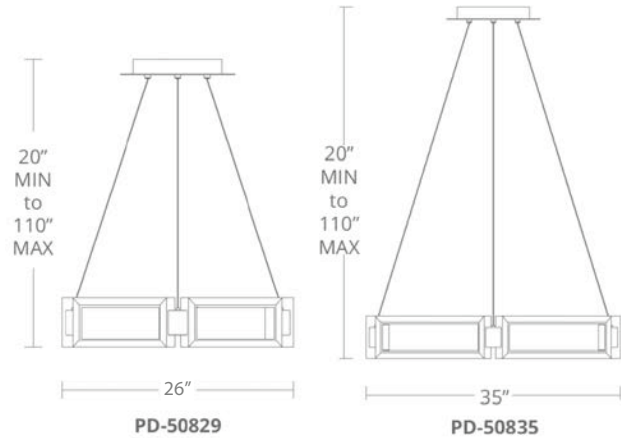

Fixture Type: _____

Catalog Number: _____

Project: _____

Location: _____

PRODUCT DESCRIPTION

Inspired by Mies van der Rohe, one of the pioneers of modern architecture, this hexagonal chandelier nails the minimalist aesthetic while observing modern décor trends with its aged brass finish. Cutting-edge LED modules bring beautiful light into every setting, while ultra-thin aircraft cables connect the hexagon to a circular canopy for a subtle geometric contrast.

FEATURES

- Silica gel diffusers
- Thin, powered aircraft cables provide an ultra-clean look and are easy to adjust for customized suspension height
- **Universal Driver** (120V-220V-277V) within canopy
- **Title 24 compliant**
- Dimmer: ELV, 0-10V
- CRI: 90
- Rated Life: 36000 hours
- Minimum Suspension: 20", Maximum Suspension: 110"

SPECIFICATIONS

Construction: Aluminum

Light Source: High output LED

Finish: Aged Brass

Standards: ETL & cETL listed

ORDER NUMBER

Model	Wattage	Voltage	LED Lumens	Delivered Lumens	Finish
PD-50829	29"	52W	4402	2892	AB Aged Brass 
PD-50835	35"	78W	6753	4437	