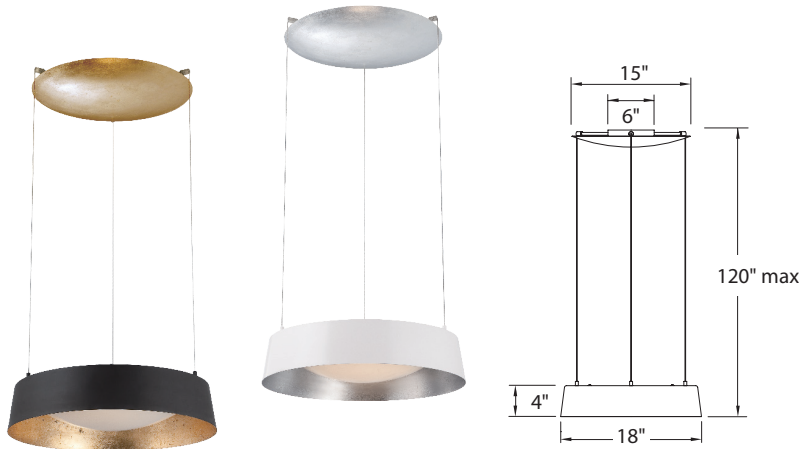

GILT – model: PD-51318

LED Pendants & Chandeliers

MODERN FORMS

Fixture Type:

Catalog Number:

Project: _____

Location: _____

PRODUCT DESCRIPTION

A modern medallion glows above from LEDs lighting upward from the pendant while concealed down lighting delivers perfect illumination on tabletops and surfaces below. Hand finished in Dark Bronze with Gold Leaf interior or White with Silver Leaf interior for an opulent textured appeal.

FEATURES

- Transformer located in canopy
- Up & down light
- ETL/cETL listed for damp locations
- Replaceable LED module
- **80,000 hour rated life**
- **Color Temp: 3000K**
- **CRI: 90**

SPECIFICATIONS

Construction: Steel/Gold/Silver Leaf

Light Source: High output LED

Dimming: Dims to 10% with an electronic low voltage (ELV) dimmer

Mounting: Mounts directly to junction box

Finish: Gold Leaf with Dark Bronze (GL) and Silver Leaf with White (SL)