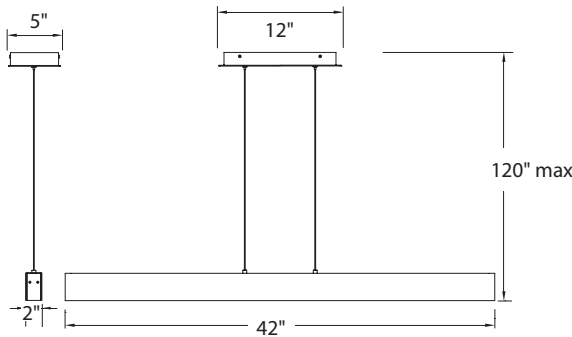

BDSM – model: PD-51542

LED Pendants & Chandeliers

MODERN FORMS

Fixture Type:

Catalog Number:

Project: _____

Location: _____

PRODUCT DESCRIPTION

FEATURES

- ETL & cETL listed for damp locations
- Transformer located in canopy
- Replaceable LED module
- **80,000 hour rated life**
- **Color Temp: 3000K**
- **CRI: 90**

SPECIFICATIONS

Construction: Aluminum with vintage leather