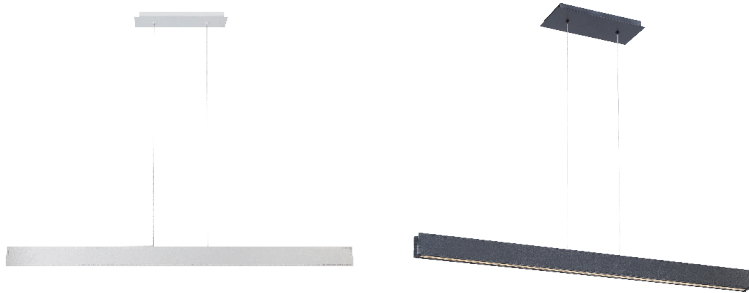

BDSM – model: PD-51542

LED Pendants & Chandeliers

MODERN FORMS

Fixture Type:

Catalog Number:

Project: _____

Location: _____

PRODUCT DESCRIPTION

Leather-bound luxury and control. Designed with handsome vintage black or white leather and clean styling, this unique linear LED pendant is the perfect complement to an executive office. A thin streamlined profile conceals robust LED down lighting with cutting edge full-range dimming controllability.

FEATURES

- ETL & cETL listed for damp locations
- Transformer located in canopy
- Replaceable LED module
- **80,000 hour rated life**
- **Color Temp: 3000K**
- **CRI: 90**

SPECIFICATIONS

Construction: Aluminum with vintage leather

Light Source: High output LED

Dimming: Dims to 10% with an electronic low voltage (ELV) dimmer

Mounting: Mounts directly to junction box

Finish: Black (BK) and White (WT)

ORDER NUMBER

Model	Length	Watt	Voltage	LED Lumens	Delivered Lumens	Finish
PD-51542	42"	49W	120V	3750	1700	BK Black WT White