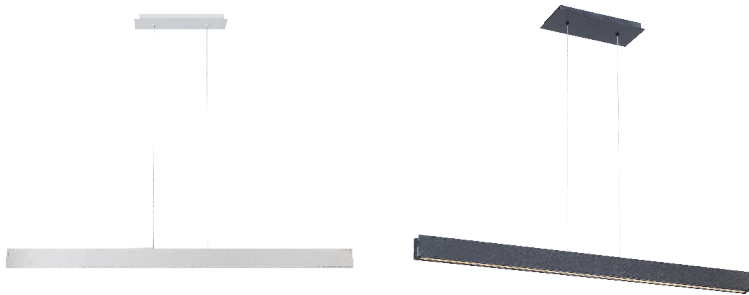

BDSM – model: PD-51542

MODERN FORMS

LED Pendants & Chandeliers

Fixture Type:

Catalog Number:

Project: _____

Location: _____

PRODUCT DESCRIPTION

Tightly bound in supple pebble-grain leather, with a narrow, linear form, this pendant is the ultimate role player, providing bright, seductive light in office spaces and hotels along with commercial and residential applications. Full-range dimming gives you complete control over highly efficient cutting-edge LED light that's always at your beck and call.

FEATURES

- ETL & cETL listed for damp locations
- Transformer located in canopy
- Replaceable LED module
- **80,000 hour rated life**
- **Color Temp: 3000K**
- **CRI: 90**

SPECIFICATIONS

Construction: Aluminum with vintage leather

Light Source: High output LED

Dimming: Dims to 10% with an electronic low voltage (ELV) dimmer

Mounting: Mounts directly to junction box

Finish: Black (BK) and White (WT)

ORDER NUMBER

Model	Length	Watt	Voltage	LED Lumens	Delivered Lumens	Finish
PD-51542	42"	49W	120V	3750	1700	BK Black WT White