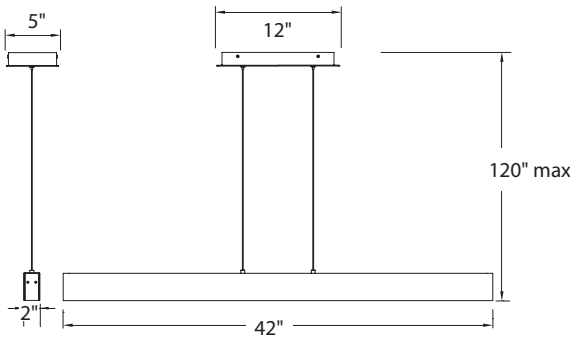

BDSM – model: PD-51542

MODERN FORMS

LED Pendants & Chandeliers

Fixture Type:

Catalog Number:

Project: _____

Location: _____

PRODUCT DESCRIPTION

FEATURES

- ETL & cETL listed for damp locations
- Transformer located in canopy
- Replaceable LED module
- **80,000 hour rated life**
- **Color Temp: 3000K**
- **CRI: 90**

SPECIFICATIONS

Construction: Aluminum with vintage leather