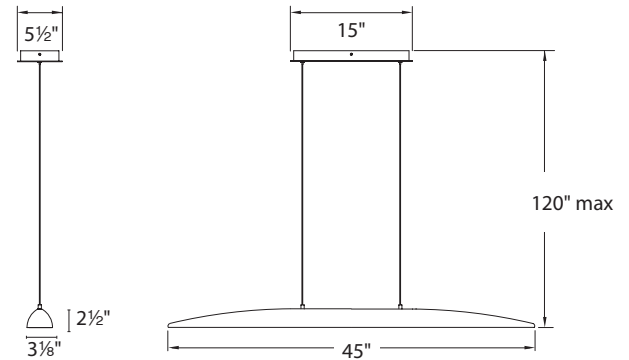

Fixture Type:

Catalog Number:

Project: _____

Location: _____