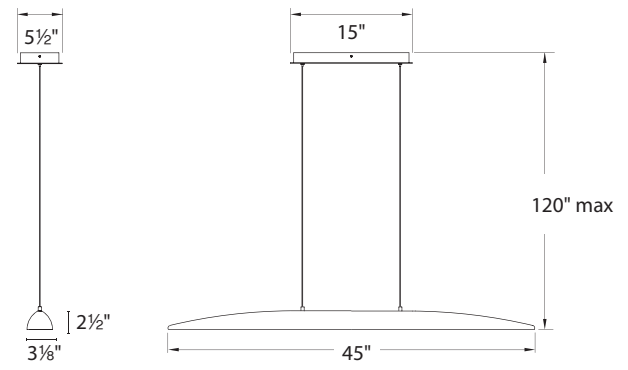

Fixture Type:

Catalog Number:

Project: _____

Location: _____