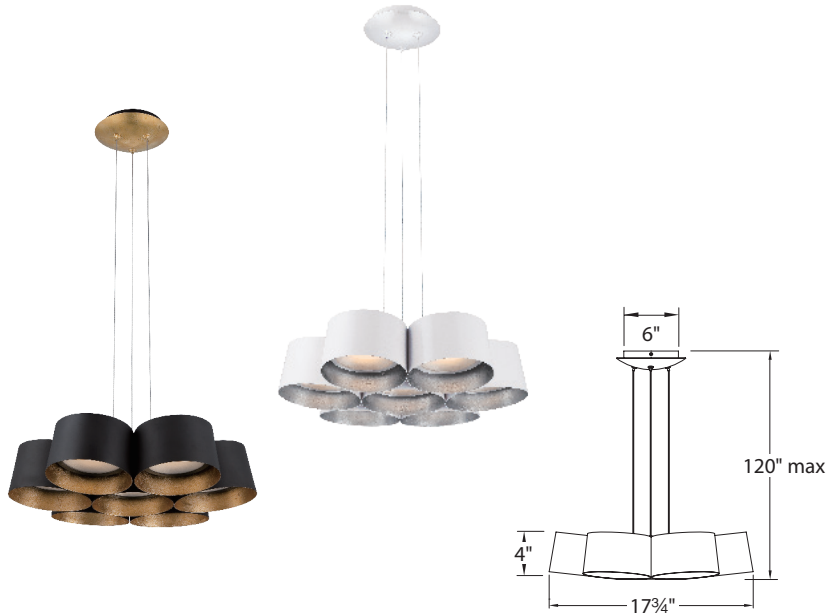

MARIMBA – model: PD-52718

MODERN FORMS

LED Pendants & Chandeliers

Fixture Type:

Catalog Number:

Project: _____

Location: _____

PRODUCT DESCRIPTION

Deceptively simple, Marimba bunches together seven cylindrical shades, each hand-leafed on the inside as well as the canopy for an understatedly elegant contrast with the exterior matte finish. A twist-lock opal glass diffuser soothes the light for a softer, flattering illumination, perfect for dining rooms, living rooms and lounges.

FEATURES

- ETL & cETL listed for damp locations
- Twist lock glass inside
- Transformer located in canopy
- **70,000 hour rated life**
- **Color Temp: 3000K**
- **CRI: 90**

SPECIFICATIONS

Construction: Steel with twist lock glass

Light Source: High output LED

Dimming: Dims to 10% with an electronic low voltage (ELV) dimmer

Mounting: Mounts directly to junction box

Finish: Gold Leaf with Dark Bronze (GL) and Silver Leaf with White (SL)