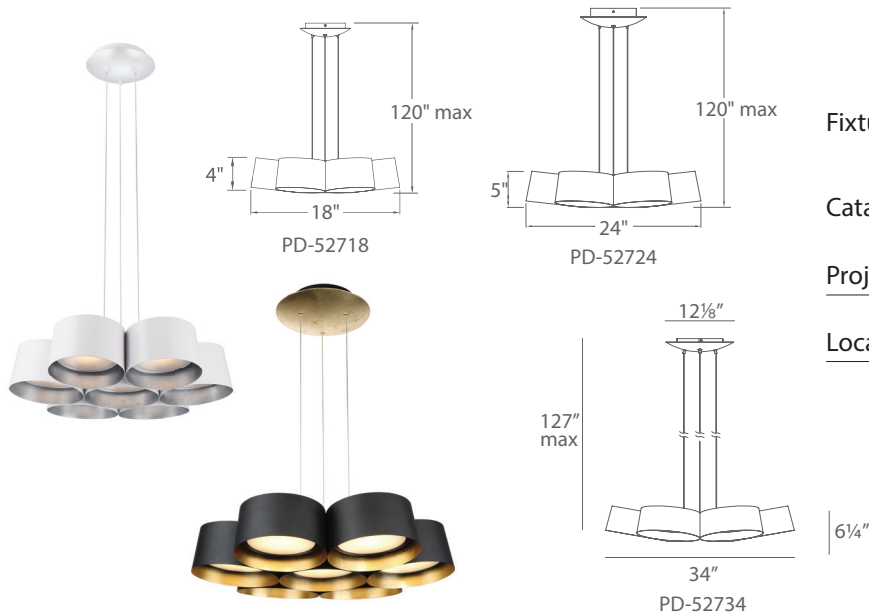

MARIMBA – model: PD-527

LED Interior Chandeliers

Fixture Type:

Catalog Number:

Project: _____

Location: _____

PRODUCT DESCRIPTION

Percussion perfection. This extraordinary cluster of seven LED luminaires, each delivering generous diffused illumination, transforms into a state-of-the-art chandelier. Custom LED modules provide high quality even illumination and dimming control. Hand finished with a stunning dark bronze and gold leaf or white and silver leaf. Now available in 3 sizes, 18" 24" and 34" with overstated proportions for a grand statement as a close-to-ceiling fixture or as a chandelier.

FEATURES

- ETL & cETL damp location listed
- Twist lock glass inside
- Full range dimming when used with compatible dimmers*
- Transformer located in canopy
- Replaceable LED module
- 277V option available (special order)
- 70,000 hour rated life
- Color Temp: 3000K
- CRI: 90

SPECIFICATIONS

Construction: Aluminum and Opal glass diffuser

Light Source: High output LED.

Finish: Gold Leaf (GL), Silver Leaf (SL)

Standards: ETL & cETL damp location listed.

ORDER NUMBER

Model	Diameter	Watt	Voltage	LED Lumens	Delivered Lumens	Finish	Canopy-Interior/Exterior
PD-52718	18"	55W		2885	1255	GL Gold Leaf/Dark Bronze SL Silver Leaf/White	
PD-52724	24"	59W	120V	3755	1395		
PD-52734	34"	129W		7880	3450		

Example: **PD-52718-GL**

For 277V special order, add an "F" before the finish: **PD-52718F-GL**

modernforms.com
Phone (800) 526.2588
Fax (800) 526.2585

Headquarters/Eastern Distribution Center
44 Harbor Park Drive
Port Washington, NY 11050

Central Distribution Center
1600 Distribution Ct
Lithia Springs, GA 30122

Western Distribution Center
1750 Archibald Avenue
Ontario, CA 91760