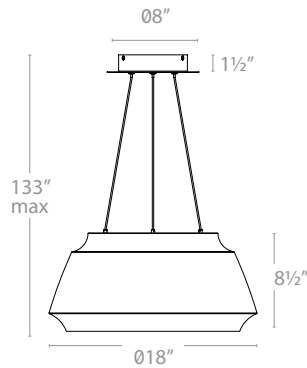

CHROMIUM – model: PD-577

LED Interior Pendant

Fixture Type:

Catalog Number:

Project: _____

Location: _____

PRODUCT DESCRIPTION

Add an elegant touch above a dining table in a luxury home or across a bar in a hotel with Chromium. This unique transitional spun metal profile reveals a hand painted matted titanium interior. Robust illumination delivered upwards or downwards for functional light. Long lasting LEDs with advanced LED technology. Ideal for residential, hospitality and commercial spaces.

FEATURES

- ETL & cETL damp location listed
- Driver located in canopy
- Universal driver (120V-220V-277V)
- Full range dimming when used with compatible dimmers*
- Up & down light
- 65,000 hour rated life
- Color Temp: 3000K
- CRI: 90

SPECIFICATIONS

Construction: Aluminum

Light Source: High output LED.

Finish: Polished Nickel/Titanium Inside (PN)

Standards: ETL & cETL damp location listed.

ORDER NUMBER

	Wattage	Voltage	LED Lumens	Delivered Lumens	Finish
PD-57718	34.5W	120V-277V	2424	1750	PN Polished Nickel / Titanium Inside

Example: **PD-57718-PN**

modernforms.com
Phone (800) 526.2588
Fax (800) 526.2585

Headquarters/Eastern Distribution Center
44 Harbor Park Drive
Port Washington, NY 11050

Central Distribution Center
1600 Distribution Ct
Lithia Springs, GA 30122

Western Distribution Center
1750 Archibald Avenue
Ontario, CA 91760