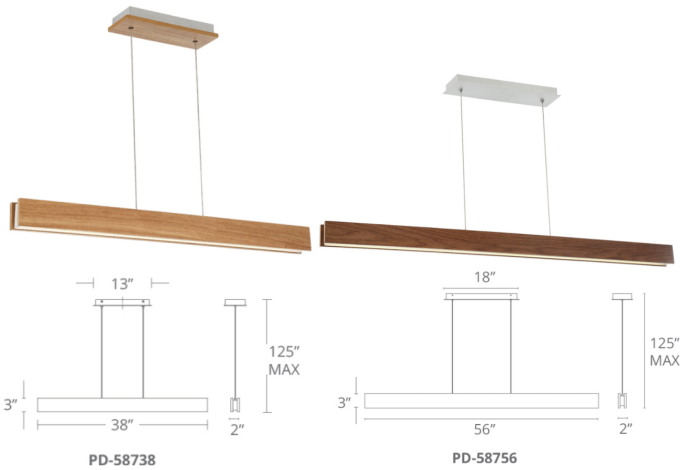

PD-58738 / PD-58756 / PD-58784

Fixture Type: \_\_\_\_\_

Catalog Number: \_\_\_\_\_

Project: \_\_\_\_\_

Location: \_\_\_\_\_

**PRODUCT DESCRIPTION**

The natural wood finishes and Drift's linear form perfectly express the tension of minimalist design. LED modules are stationed from end to end and diffused through a strip of tempered, sanded glass, which spreads the light evenly and prevents any glare or hot spots. With its versatile shape and three different lengths, Drift translates across a variety of applications, from residential to commercial office, with ease.

**FEATURES**

- Tempered glass diffuser with sanded surface
- End-to-end LED modules for even illumination
- Transformer within canopy
- 277V available as a special order
- Dimmer: ELV
- CRI: 90
- Rated Life: 80,000 hours
- Minimum Suspension: 6, Maximum Suspension: 125

**SPECIFICATIONS**

**Construction:** Aluminum hardware with walnut wood

**Light Source:** High output LED

**Finish:** Dark Walnut, Walnut

**Standards:** ETL & cETL listed

**REPLACEMENT GLASS**

Part#	Fixture
RPL-GLA-58784	PD-58784
RPL-GLA-58756	PD-58756
RPL-GLA-58738	PD-58738

**ORDER NUMBER**

Model	Wattage	Voltage	LED Lumens	Delivered Lumens	Finish
PD-58738	38"	44W		744	<b>DW</b> Dark Walnut  <b>WAL</b> Walnut 
PD-58756	56"	74W	120V	1074	
PD-58784	84"	96W		1500	

Example: **PD-58756-DW**