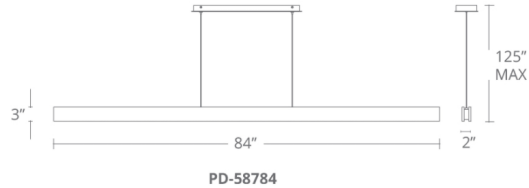

PD-58738 / PD-58756 / PD-58784

Fixture Type: \_\_\_\_\_

Catalog Number: \_\_\_\_\_

Project: \_\_\_\_\_

Location: \_\_\_\_\_

**PRODUCT DESCRIPTION**

The natural wood finishes and Drift's linear form perfectly express the tension of minimalist design. LED modules are stationed from end to end and diffused through a strip of tempered, sanded glass, which spreads the light evenly and prevents any glare or hot spots. With its versatile shape and three different lengths, Drift translates across a variety of applications, from residential to commercial office, with ease.

**FEATURES**

- Tempered glass diffuser with sanded surface
- End-to-end LED modules for even illumination
- Transformer within canopy
- 277V available as a special order
- Dimmer: ELV
- CRI: 90
- Rated Life: 80,000 hours
- Minimum Suspension: 6, Maximum Suspension: 125