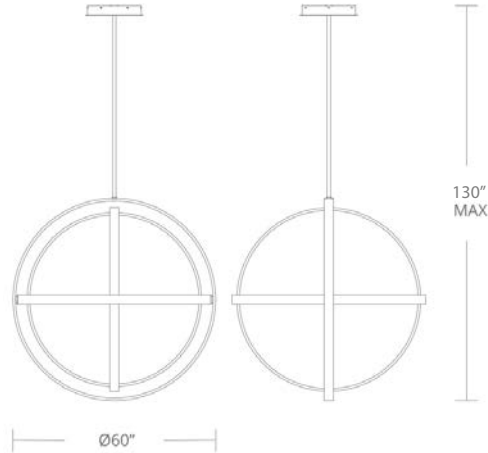

Fixture Type: _____

Catalog Number: _____

Project: _____

Location: _____

PD-61760

PRODUCT DESCRIPTION

How do you improve on perfection? Just add a little black magic. Featuring a new matte finish and an optional fifth ring, Kinetic is bigger and bolder than ever. Whether you think of gyroscopes, the atomic structure or da Vinci's "L'Uomo Vitruviano," this spectacular chandelier design has deep roots in science, exemplified by brilliant edge-lit LED panels that broadcast 360-degrees of seamless, even light. Adjust the rings for a personalized look.

SPECIFICATIONS

Construction: Aluminum

Light Source: High output LED

Finish: Black, Titanium

Standards: ETL & cETL listed

FEATURES

- Aluminum hardware, silica gel diffuser
- Edge-lit LED panels provide even illumination
- Adjustable rings for customizable form
- **Universal voltage driver** (120V-220V-277V) within canopy
- Dimmer: 0-10V
- CRI: 80
- Rated Life: 84,000 hours
- Maximum Suspension: 130"

ORDER NUMBER

Model	Wattage	Voltage	LED Lumens	Delivered Lumens	Finish	
PD-61760	60"	300W	120V-277V	7438	5950	BK <i>Black</i> TT <i>Titanium</i>

Example: PD-61760-TT

modernforms.com
 Phone (866) 810.6615
 Fax (800) 526.2585