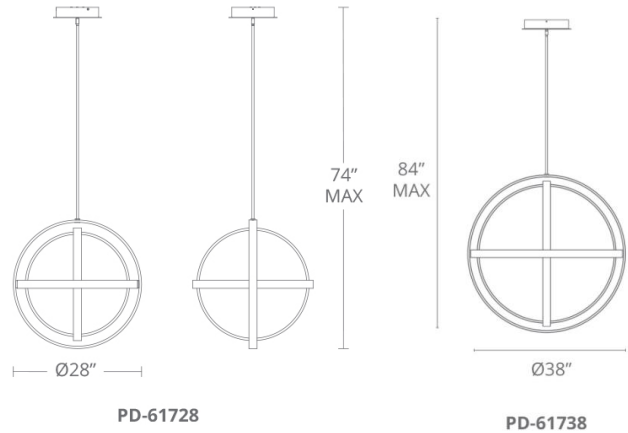

Fixture Type: _____

Catalog Number: _____

Project: _____

Location: _____

PRODUCT DESCRIPTION

Whether you think of gyroscopes, the atomic structure or da Vinci's "L'Uomo Vitruviano," Kinetic has deep roots in science, exemplified by brilliant edge-lit LED panels that broadcast 360-degrees of seamless, even light. Even better, those rings are adjustable for a personalized look. New and noteworthy here is the smaller 28" size and a matte black finish— but you can still get the 38" and the original titanium too.

FEATURES

- Aluminum hardware, silica gel diffuser
- Edge-lit LED panels provide even illumination
- Adjustable rings for customizable form
- Universal voltage driver (120V-220V-277V) within canopy
- Dimmer: 0-10V
- CRI: 80
- Rated Life: 84,000 hours
- Maximum Suspension: 74

SPECIFICATIONS

Construction: Aluminum

Light Source: High output LED

Finish: Black, Titanium

Standards: ETL & cETL listed

| Replacement Rod | Finish |
|-----------------------------|--------------------|
| RPL-ROD-IN06 6 inch | BK Black |
| RPL-ROD-IN12 12 inch | TT Titanium |

ORDER NUMBER

| Model | Wattage | Voltage | LED Lumens | Delivered Lumens | Finish | |
|-----------------|---------|---------|------------|------------------|--------|--------------------|
| PD-61728 | 28" | 110W | 120V-277V | 3328 | 2663 | BK Black |
| PD-61738 | 38" | 202W | | 4374 | 3499 | TT Titanium |