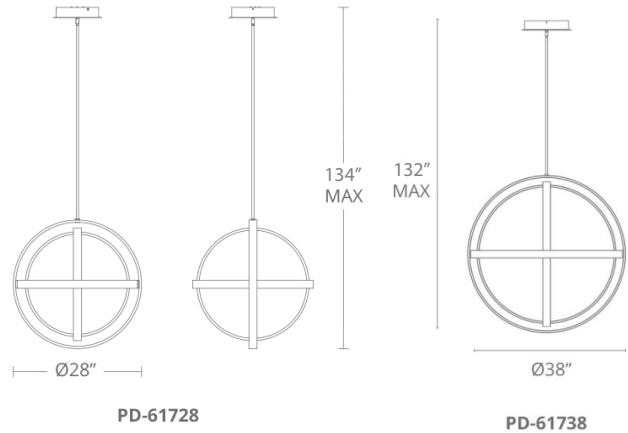

Fixture Type: _____

Catalog Number: _____

Project: _____

Location: _____

PRODUCT DESCRIPTION

Whether you think of gyroscopes, the atomic structure or da Vinci's "L'Uomo Vitruviano," Kinetic has deep roots in science, exemplified by brilliant edge-lit LED panels that broadcast 360-degrees of seamless, even light. Even better, those rings are adjustable for a personalized look. New and noteworthy here is the smaller 28" size and a matte black finish— but you can still get the 38" and the original titanium too.

FEATURES

- Aluminum hardware, silica gel diffuser
- Edge-lit LED panels provide even illumination
- Adjustable rings for customizable form
- Universal voltage driver (120V-220V-277V) within canopy
- Dimmer: 0-10V
- CRI: 80
- Rated Life: 84,000 hours
- Maximum Suspension: 132"

SPECIFICATIONS

Construction: Aluminum

Light Source: High output LED

Finish: Black, Titanium

Standards: ETL & cETL listed

Replacement Rod	Finish
RPL-ROD-IN06 6 inch	BK Black
RPL-ROD-IN12 12 inch	TT Titanium

ORDER NUMBER

Model	Wattage	Voltage	LED Lumens	Delivered Lumens	Finish	
PD-61728	28"	110W	120V-277V	3328	2663	BK Black
PD-61738	38"	202W		4374	3499	TT Titanium

Example: **PD-61738-BK**

modernforms.com
Phone (866) 810.6615
Fax (800) 526.2585