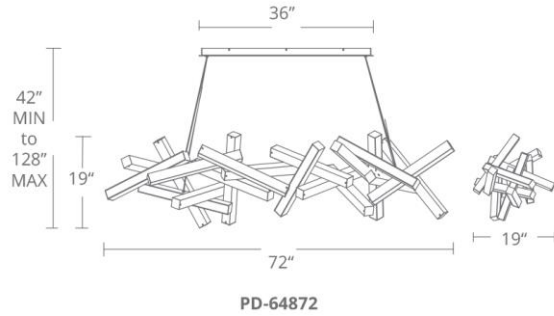

Fixture Type:

Catalog Number:

Project:

Location: