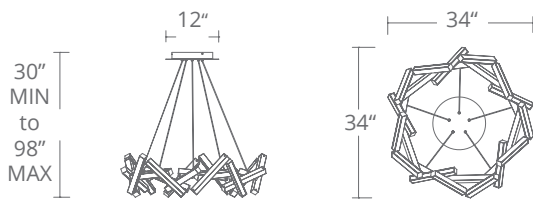

CHAOS Chandeliers & Pendants

PD-64834/PD-64861

MODERN FORMS

Fixture Type:

Catalog Number:

Project: _____

Location: _____

PD-64834

PRODUCT DESCRIPTION

Like piano keys falling through the air, Chaos freezes a moment in time with breathtaking elegance. Ultra-thin powered aircraft cables stabilize the suspension, holding everything in place with as little visual interference as possible, and each section of this sculptural form is equipped with consistent, highly efficient LEDs for refined illumination throughout. Available in brushed aluminum, aged brass or black. Let chaos reign.

FEATURES

- Fixed sculptural form
- Thin powered aircraft cables provide an ultra-clean look
- Title 24 Compliant
- **Universal Driver** (120V-220V-277V) within canopy
- Dimmer: ELV, 0-10V
- Color Temperature: 3000K
- CRI: 90
- Rated Life: 36,000 hours

ORDER NUMBER

Model	Width	Wattage	Voltage	LED Lumens	Delivered Lumens	Finish
PD-64834	34"	40W	120-277V	2717	2407	BA <i>Brushed Aluminum</i>
PD-64861	61"	60W	120-277V	4010	3720	AB <i>Aged Brass</i>
						BK <i>Black</i>

Example: PD-64834-BK

SPECIFICATIONS

Construction: Aluminum

Light Source: High output LED

Finish: Brushed Aluminum, Aged Brass, Black

modernforms.com
Phone (866) 810.6615
Fax (800) 526.2585

Headquarters/Eastern Distribution Center
44 Harbor Park Drive
Port Washington, NY 11050

Central Distribution Center
1600 Distribution Ct
Lithia Springs, GA 30122

Western Distribution Center
1750 Archibald Avenue
Ontario, CA 91760