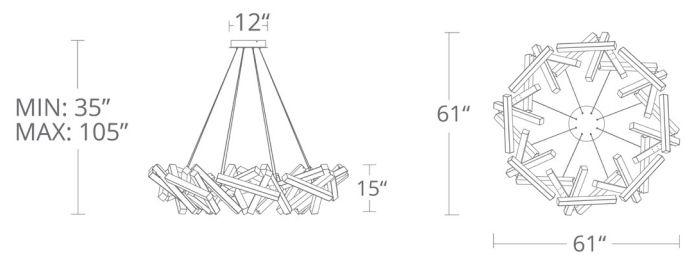

PD-64861

PRODUCT DESCRIPTION

Like piano keys falling through the air, Chaos freezes a moment in time with breathtaking elegance. Ultra-thin powered aircraft cables stabilize the suspension, holding everything in place with as little visual interference as possible, and each section of this sculptural form is equipped with consistent, highly efficient LEDs for refined illumination throughout. Available in brushed aluminum, aged brass or black. Let chaos reign.

FEATURES

- Fixed sculptural form
- Thin powered aircraft cables provide an ultra-clean look
- Title 24 Compliant
- **Universal Driver** (120V-220V-277V) within canopy
- Dimmer: ELV, 0-10V
- Color Temperature: 3000K
- CRI: 90
- Rated Life: 36,000 hours

ORDER NUMBER

Model	Width	Wattage	Voltage	LED Lumens	Delivered Lumens	Finish
PD-64834	34"	40W	120-277V	2717	2407	BA <i>Brushed Aluminum</i>
PD-64861	61"	60W	120-277V	4010	3720	AB <i>Aged Brass</i>
						BK <i>Black</i>

Example: PD-64834-BK

SPECIFICATIONS

Construction: Aluminum

Light Source: High output LED

Finish: Brushed Aluminum, Aged Brass, Black

modernforms.com
Phone (866) 810.6615
Fax (800) 526.2585

Headquarters/Eastern Distribution Center
44 Harbor Park Drive
Port Washington, NY 11050

Central Distribution Center
1600 Distribution Ct
Lithia Springs, GA 30122

Western Distribution Center
1750 Archibald Avenue
Ontario, CA 91760