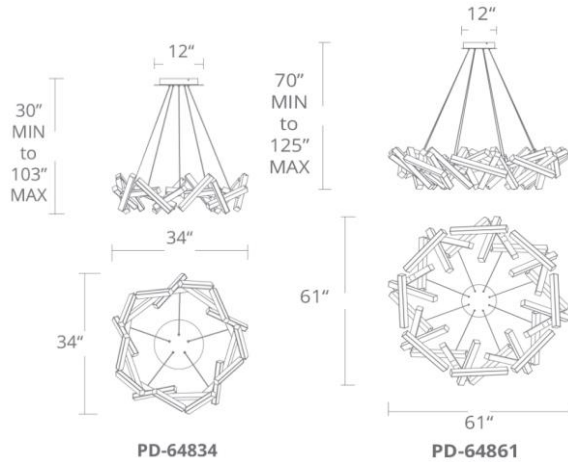

Fixture Type:

Catalog Number:

Project:

Location:

PRODUCT DESCRIPTION

Like piano keys falling through the air, Chaos freezes a moment in time with breathtaking elegance. Ultra-thin powered aircraft cables stabilize the suspension, holding everything in place with as little visual interference as possible, and each section of this sculptural form is equipped with consistent, highly efficient LEDs for refined illumination throughout. Available in brushed aluminum, aged brass or black. Let chaos reign.

FEATURES

- Fixed sculptural form
- Thin powered aircraft cables provide an ultra-clean look
- **Universal Driver** (120V-220V-277V) within canopy
- Dimmer: ELV, 0-10V
- Color Temperature: 3000K
- CRI: 90
- Rated Life: 50000 hours

SPECIFICATIONS

Construction: Aluminum

Light Source: High output LED

Finish: Brushed Aluminum, Aged Brass, Black

Standards: ETL & cETL listed

ORDER NUMBER

Model	Wattage	Voltage	LED Lumens	Delivered Lumens	Finish	
PD-64834	34"	40W	120-277V	2717	2407	AL Titanium
PD-64861	61"	60W		4010	3720	AB Aged Brass
						BK Black