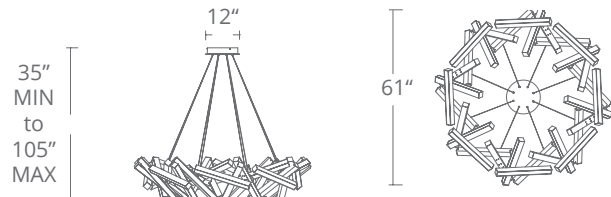

PD-64861

PRODUCT DESCRIPTION

Like piano keys falling through the air, Chaos freezes a moment in time with breathtaking elegance. Ultra-thin powered aircraft cables stabilize the suspension, holding everything in place with as little visual interference as possible, and each section of this sculptural form is equipped with consistent, highly efficient LEDs for refined illumination throughout. Available in brushed aluminum, aged brass or black. Let chaos reign.

FEATURES

- Fixed sculptural form
- Thin powered aircraft cables provide an ultra-clean look
- **Universal Driver** (120V-220V-277V) within canopy
- Dimmer: ELV, 0-10V
- Color Temperature: 3000K
- CRI: 90
- Rated Life: 50000 hours

SPECIFICATIONS

Construction: Aluminum

Light Source: High output LED

Finish: Brushed Aluminum, Aged Brass, Black

ORDER NUMBER

Model	Width	Wattage	Voltage	LED Lumens	Delivered Lumens	Finish
PD-64834	34"	40W	120-277V	2717	2407	AL Titanium
PD-64861	61"	60W		4010	3720	AB Aged Brass
						BK Bronze

Example: PD-64834-BK

modernforms.com	Headquarters/Eastern Distribution Center	Central Distribution Center	Western Distribution Center
Phone (866) 810.6615	44 Harbor Park Drive	1600 Distribution Ct	1750 Archibald Avenue
Fax (800) 526.2585	Port Washington, NY 11050	Lithia Springs, GA 30122	Ontario, CA 91760