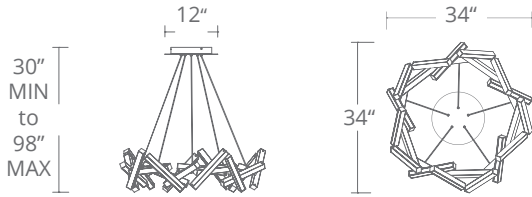

CHAOS Chandeliers & Pendants
PD-64834/PD-64861

MODERN FORMS

PD-64834

Fixture Type:

Catalog Number:

Project: _____

Location: _____